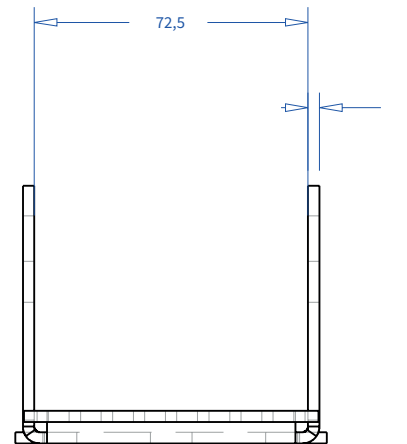

**ADMIRAL**  
STAGING

Drawings:

**Snake cable guide base 2 mtr - H 5 mtr black**

**RIKGSN205B**

2064

Product: Snake cable guide base 2 mtr - H 5 mtr black

Code: RIKGSN205B

Detail C

Product: Snake cable guide base 2 mtr - H 5 mtr black

Code: RIKGSN205B

Product: Snake cable guide base 2 mtr - H 5 mtr black

Code: RIKGSN205B

Detail A

Detail B

Product: Snake cable guide base 2 mtr - H 5 mtr black

Code: RIKGSN205B

Detail A

Detail B

Assembly set for single tube is included in the RIKGSN205B

Product: Snake assembly set for single tube 50mm

Code: RIKGSN120B

Detail A

Detail B