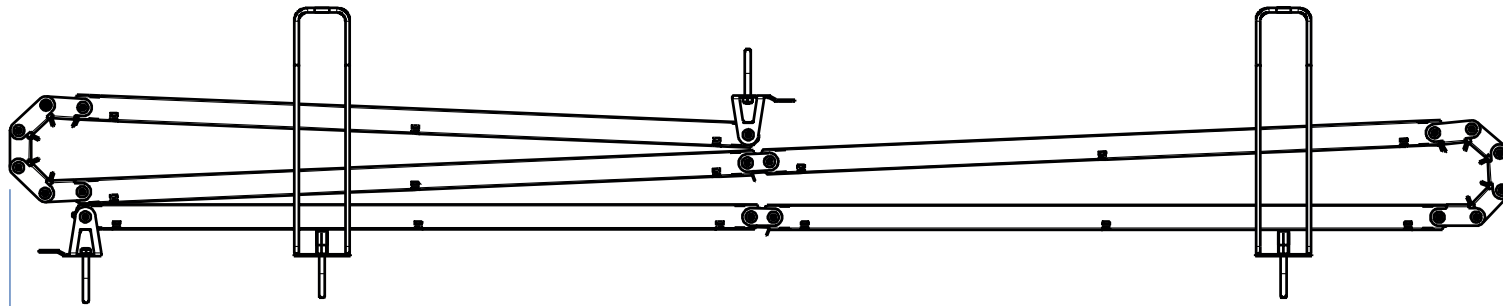

**ADMIRAL**  
STAGING

Drawings:

**Snake cable guide base 2 mtr - H 5 mtr black**

**RIKGSN205B**

2064

Product: Snake cable guide base 2 mtr - H 5 mtr black

Code: RIKGSN205B

Detail C

Product: Snake cable guide base 2 mtr - H 5 mtr black

Code: RIKGSN205B

Product: Snake cable guide base 2 mtr - H 5 mtr black

Code: RIKGSN205B

Detail A

Detail B

Product: Snake cable guide base 2 mtr - H 5 mtr black

Code: RIKGSN205B

Detail A

Detail B

Assembly set for single tube is included in the RIKGSN205B

Product: Snake assembly set for single tube 50mm

Code: RIKGSN120B

Detail A

Detail B

Snake extension set for 30 truss

Snake extension set for 40 truss

Product: Snake extension set for 30 / 40 truss

Code: RIKGSN121B / RIKGSN122B