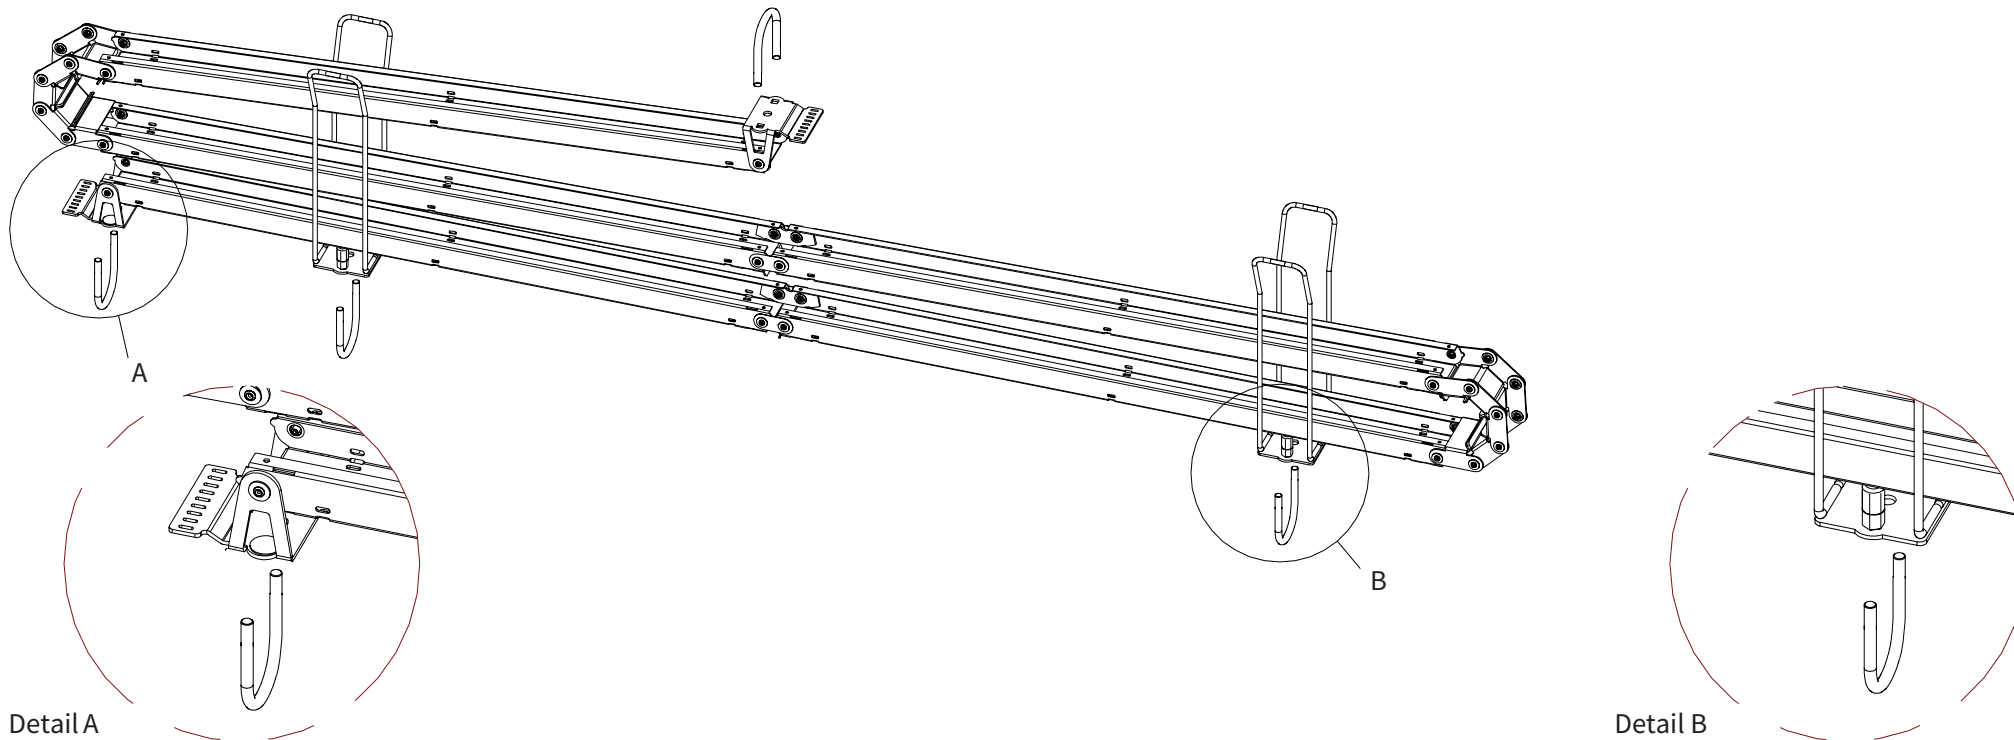

**ADMIRAL**  
STAGING

Drawings:

**Snake cable guide base 2 mtr - H 5 mtr black**

**RIKGSN205B**

2064

Product: Snake cable guide base 2 mtr - H 5 mtr black

Code: RIKGSN205B

Detail C

Product: Snake cable guide base 2 mtr - H 5 mtr black

Code: RIKGSN205B

Product: Snake cable guide base 2 mtr - H 5 mtr black

Code: RIKGSN205B

Detail A

Detail B

Product: Snake cable guide base 2 mtr - H 5 mtr black

Code: RIKGSN205B

Detail A

Detail B

Assembly set for single tube is included in the RIKGSN205B

Product: Snake assembly set for single tube 50mm

Code: RIKGSN120B

Detail A

Detail B

Snake extension set for 30 truss

Snake extension set for 40 truss

Product: Snake extension set for 30 / 40 truss

Code: RIKGSN121B / RIKGSN122B