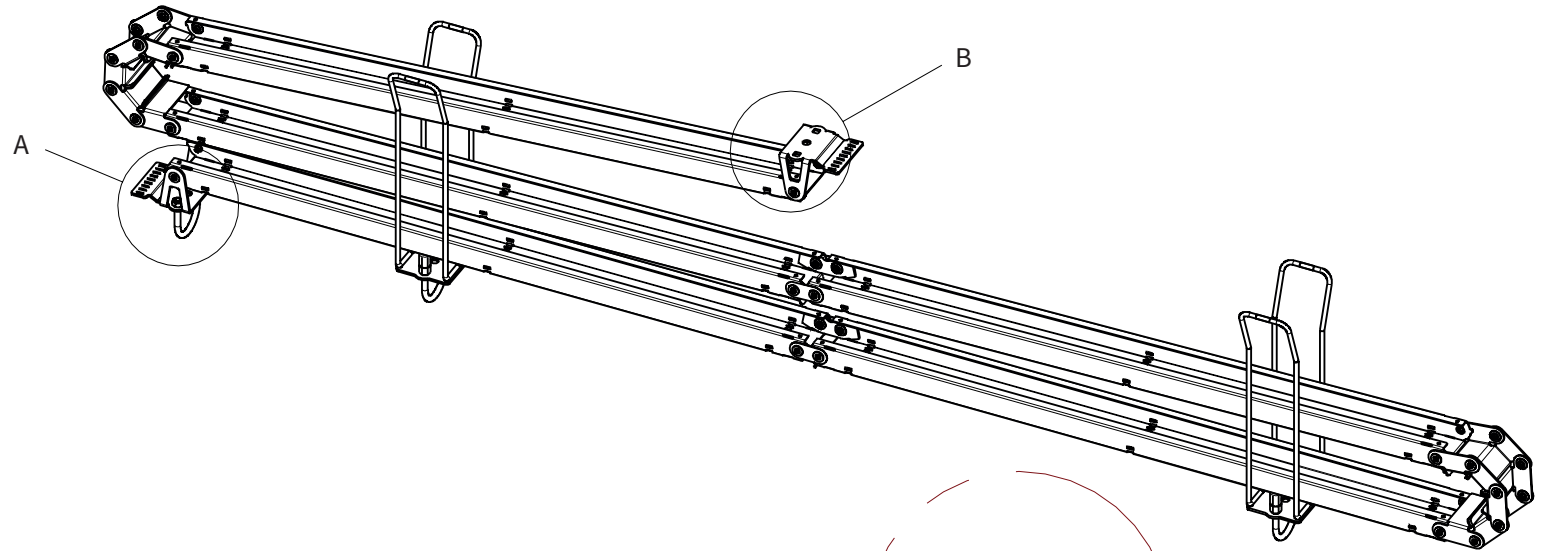

**ADMIRAL**  
STAGING

Drawings:

**Snake cable guide base 2 mtr - H 5 mtr black**

**RIKGSN205B**

2064

Product: Snake cable guide base 2 mtr - H 5 mtr black

Code: RIKGSN205B

Detail C

Product: Snake cable guide base 2 mtr - H 5 mtr black

Code: RIKGSN205B

Product: Snake cable guide base 2 mtr - H 5 mtr black

Code: RIKGSN205B

Detail A

Detail B

Product: Snake cable guide base 2 mtr - H 5 mtr black

Code: RIKGSN205B

Detail A

Detail B

Assembly set for single tube is included in the RIKGSN205B

Product: Snake assembly set for single tube 50mm

Code: RIKGSN120B

Detail A

Detail B

Snake extension set for 30 truss

Snake extension set for 40 truss

Product: Snake extension set for 30 / 40 truss

Code: RIKGSN121B / RIKGSN122B