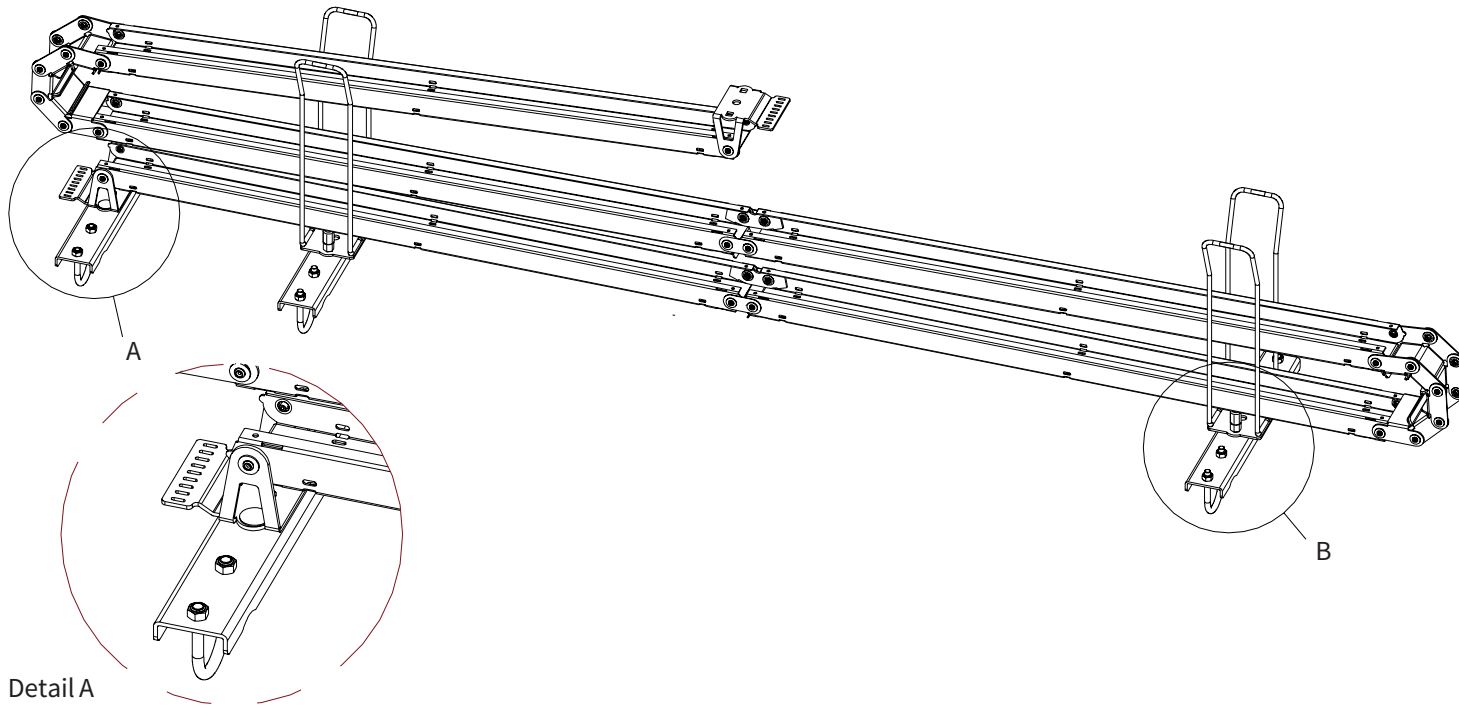

**ADMIRAL**  
STAGING

Drawings:

**Snake cable guide base 2 mtr - H 5 mtr black**

**RIKGSN205B**

2064

Product: Snake cable guide base 2 mtr - H 5 mtr black

Code: RIKGSN205B

Detail C

Product: Snake cable guide base 2 mtr - H 5 mtr black

Code: RIKGSN205B

Product: Snake cable guide base 2 mtr - H 5 mtr black

Code: RIKGSN205B

Detail A

Detail B

Product: Snake cable guide base 2 mtr - H 5 mtr black

Code: RIKGSN205B

Detail A

Detail B

Assembly set for single tube is included in the RIKGSN205B

Product: Snake assembly set for single tube 50mm

Code: RIKGSN120B

Detail A

Detail B

Snake extension set for 30 truss

Snake extension set for 40 truss

Product: Snake extension set for 30 / 40 truss

Code: RIKGSN121B / RIKGSN122B