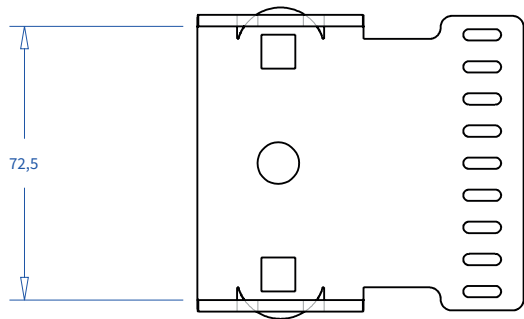

**ADMIRAL**  
STAGING

Drawings:

**Snake cable guide base 2 mtr - H 5 mtr black**

**RIKGSN205B**

2064

Product: Snake cable guide base 2 mtr - H 5 mtr black

Code: RIKGSN205B

Detail C

Product: Snake cable guide base 2 mtr - H 5 mtr black

Code: RIKGSN205B

Product: Snake cable guide base 2 mtr - H 5 mtr black

Code: RIKGSN205B

Detail A

Detail B

Product: Snake cable guide base 2 mtr - H 5 mtr black

Code: RIKGSN205B

Detail A

Detail B

Assembly set for single tube is included in the RIKGSN205B

Product: Snake assembly set for single tube 50mm

Code: RIKGSN120B

Detail A

Detail B