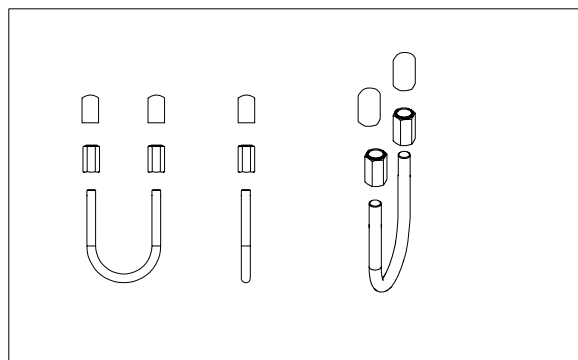

**ADMIRAL**  
STAGING

Drawings:

**Snake cable guide base 2 mtr - H 5 mtr black**

**RIKGSN205B**

2064

Product: Snake cable guide base 2 mtr - H 5 mtr black

Code: RIKGSN205B

Detail C

Product: Snake cable guide base 2 mtr - H 5 mtr black

Code: RIKGSN205B

Product: Snake cable guide base 2 mtr - H 5 mtr black

Code: RIKGSN205B

Detail A

Detail B

Product: Snake cable guide base 2 mtr - H 5 mtr black

Code: RIKGSN205B

Detail A

Detail B

Assembly set for single tube is included in the RIKGSN205B

Product: Snake assembly set for single tube 50mm

Code: RIKGSN120B

Detail A

Detail B

Snake extension set for 30 truss

Snake extension set for 40 truss

Product: Snake extension set for 30 / 40 truss

Code: RIKGSN121B / RIKGSN122B