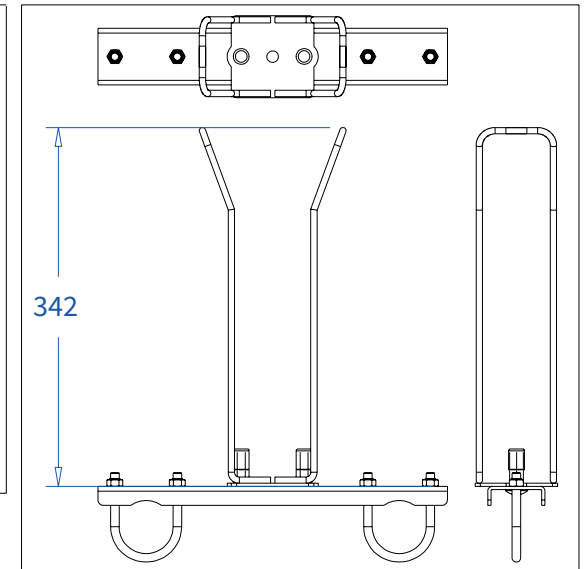

**ADMIRAL**  
STAGING

Drawings:

**Snake cable guide base 2 mtr - H 5 mtr black**

**RIKGSN205B**

2064

Product: Snake cable guide base 2 mtr - H 5 mtr black

Code: RIKGSN205B

Detail C

Product: Snake cable guide base 2 mtr - H 5 mtr black

Code: RIKGSN205B

Product: Snake cable guide base 2 mtr - H 5 mtr black

Code: RIKGSN205B

Detail A

Detail B

Product: Snake cable guide base 2 mtr - H 5 mtr black

Code: RIKGSN205B

Detail A

Detail B

Assembly set for single tube is included in the RIKGSN205B

Product: Snake assembly set for single tube 50mm

Code: RIKGSN120B

Detail A

Detail B

Snake extension set for 30 truss

Snake extension set for 40 truss

Product: Snake extension set for 30 / 40 truss

Code: RIKGSN121B / RIKGSN122B