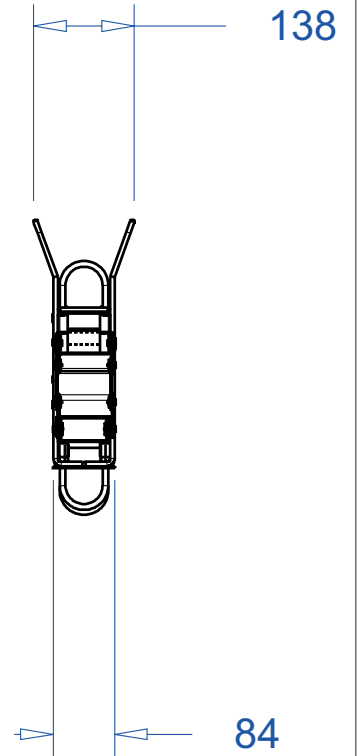

**ADMIRAL**  
STAGING

Drawings:

**Snake cable guide base 2 mtr - H 5 mtr black**

**RIKGSN205B**

2064

Product: Snake cable guide base 2 mtr - H 5 mtr black

Code: RIKGSN205B

Detail C

Product: Snake cable guide base 2 mtr - H 5 mtr black

Code: RIKGSN205B

Product: Snake cable guide base 2 mtr - H 5 mtr black

Code: RIKGSN205B

Detail A

Detail B

Product: Snake cable guide base 2 mtr - H 5 mtr black

Code: RIKGSN205B

Detail A

Detail B

Assembly set for single tube is included in the RIKGSN205B

Product: Snake assembly set for single tube 50mm

Code: RIKGSN120B

Detail A

Detail B

Snake extension set for 30 truss

Snake extension set for 40 truss

Product: Snake extension set for 30 / 40 truss

Code: RIKGSN121B / RIKGSN122B