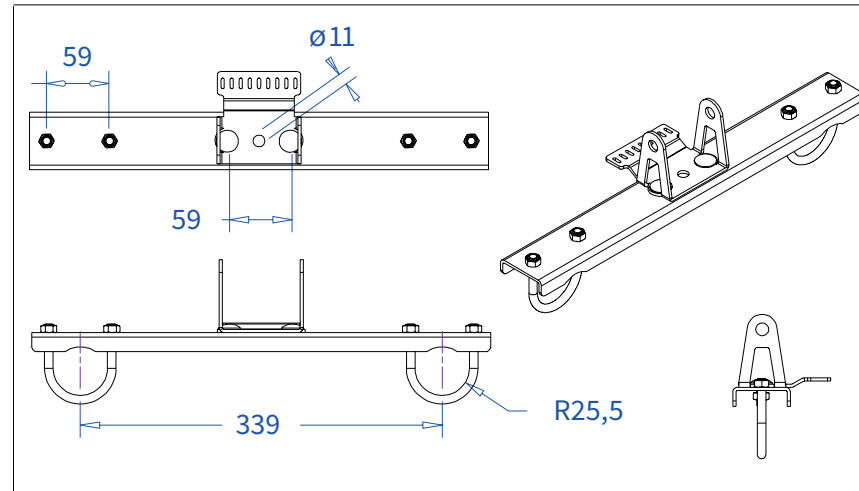

Product: Snake cable guide base 2 mtr - H 5 mtr black

Code: RIKGSN205B

Product: Snake cable guide base 2 mtr - H 5 mtr black

Code: RIKGSN205B

Detail A

Detail B

Product: Snake cable guide base 2 mtr - H 5 mtr black

Code: RIKGSN205B

Detail A

Detail B

Assembly set for single tube is included in the RIKGSN205B

Product: Snake assembly set for single tube 50mm

Code: RIKGSN120B

Detail A

Detail B

Snake extension set for 30 truss

Snake extension set for 40 truss

Product: Snake extension set for 30 / 40 truss

Code: RIKGSN121B / RIKGSN122B