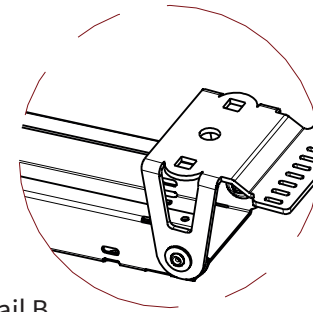

**ADMIRAL**  
STAGING

Drawings:

**Snake cable guide base 2 mtr - H 5 mtr black**

**RIKGSN205B**

2064

Product: Snake cable guide base 2 mtr - H 5 mtr black

Code: RIKGSN205B

Detail C

Product: Snake cable guide base 2 mtr - H 5 mtr black

Code: RIKGSN205B

Product: Snake cable guide base 2 mtr - H 5 mtr black

Code: RIKGSN205B

Detail A

Detail B

Product: Snake cable guide base 2 mtr - H 5 mtr black

Code: RIKGSN205B

Detail A

Detail B

Assembly set for single tube is included in the RIKGSN205B

Product: Snake assembly set for single tube 50mm

Code: RIKGSN120B

Detail A

Detail B