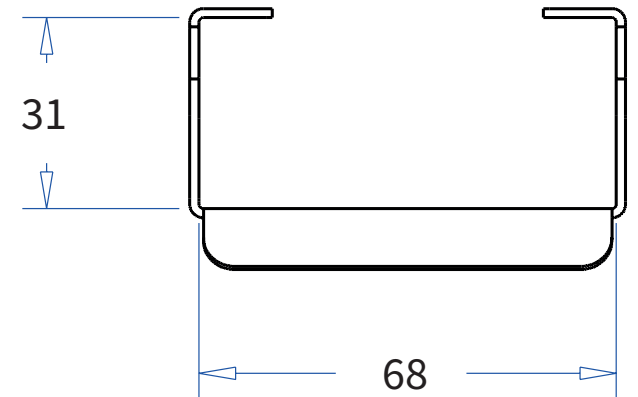

**ADMIRAL**  
STAGING

Drawings:

**Snake cable guide base 2 mtr - H 5 mtr black**

**RIKGSN205B**

2064

Product: Snake cable guide base 2 mtr - H 5 mtr black

Code: RIKGSN205B

Detail C

Product: Snake cable guide base 2 mtr - H 5 mtr black

Code: RIKGSN205B

Product: Snake cable guide base 2 mtr - H 5 mtr black

Code: RIKGSN205B

Detail A

Detail B

Product: Snake cable guide base 2 mtr - H 5 mtr black

Code: RIKGSN205B

Detail A

Detail B

Assembly set for single tube is included in the RIKGSN205B

Product: Snake assembly set for single tube 50mm

Code: RIKGSN120B

Detail A

Detail B