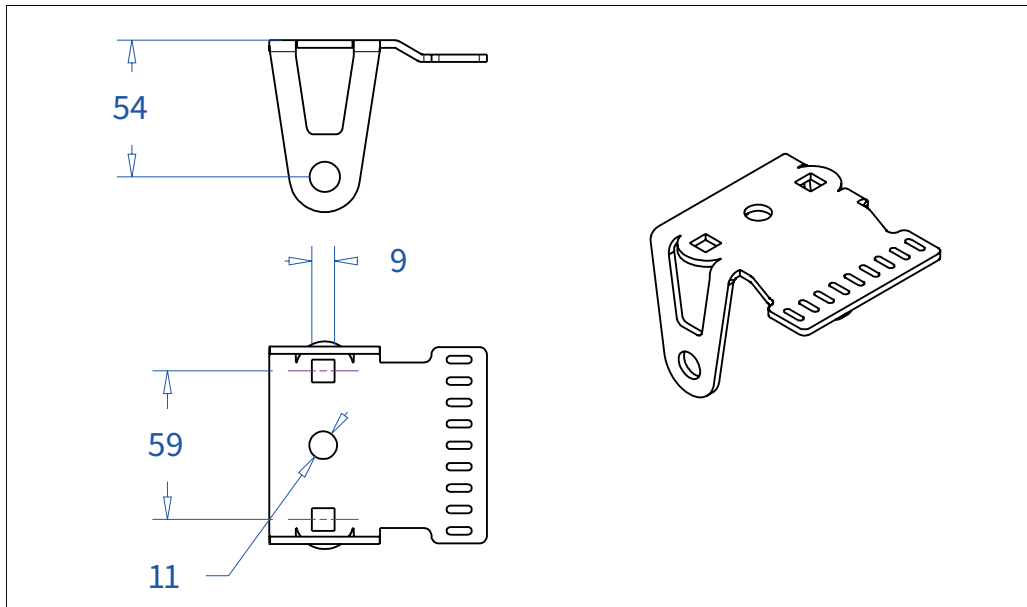

**ADMIRAL**  
STAGING

Drawings:

**Snake cable guide base 2 mtr - H 5 mtr black**

**RIKGSN205B**

2064

Product: Snake cable guide base 2 mtr - H 5 mtr black

Code: RIKGSN205B

Detail C

Product: Snake cable guide base 2 mtr - H 5 mtr black

Code: RIKGSN205B

Product: Snake cable guide base 2 mtr - H 5 mtr black

Code: RIKGSN205B

Detail A

Detail B

Product: Snake cable guide base 2 mtr - H 5 mtr black

Code: RIKGSN205B

Detail A

Detail B

Assembly set for single tube is included in the RIKGSN205B

Product: Snake assembly set for single tube 50mm

Code: RIKGSN120B

Detail A

Detail B

Snake extension set for 30 truss

Snake extension set for 40 truss

Product: Snake extension set for 30 / 40 truss

Code: RIKGSN121B / RIKGSN122B