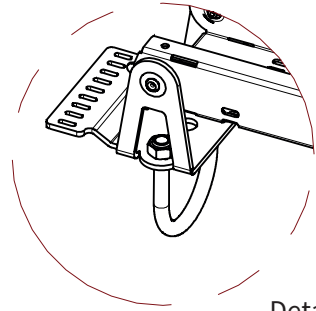

**ADMIRAL**  
STAGING

Drawings:

**Snake cable guide base 2 mtr - H 5 mtr black**

**RIKGSN205B**

2064

Product: Snake cable guide base 2 mtr - H 5 mtr black

Code: RIKGSN205B

Detail C

Product: Snake cable guide base 2 mtr - H 5 mtr black

Code: RIKGSN205B

Product: Snake cable guide base 2 mtr - H 5 mtr black

Code: RIKGSN205B

Detail A

Detail B

Product: Snake cable guide base 2 mtr - H 5 mtr black

Code: RIKGSN205B

Detail A

Detail B

Assembly set for single tube is included in the RIKGSN205B

Product: Snake assembly set for single tube 50mm

Code: RIKGSN120B

Detail A

Detail B