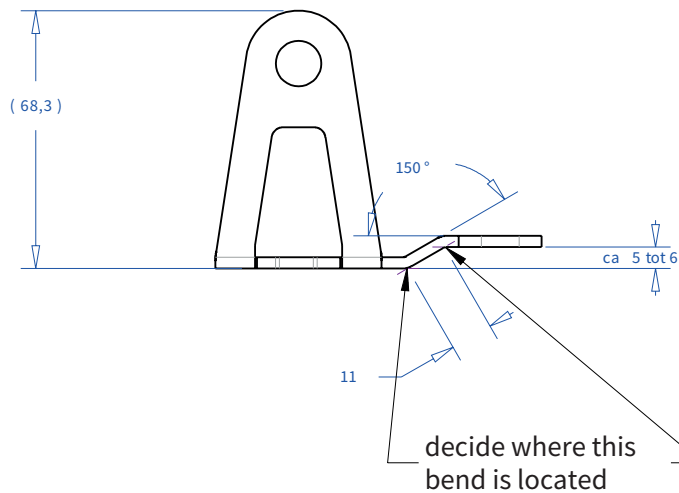

**ADMIRAL**  
STAGING

Drawings:

**Snake cable guide base 2 mtr - H 5 mtr black**

**RIKGSN205B**

2064

Product: Snake cable guide base 2 mtr - H 5 mtr black

Code: RIKGSN205B

Detail C

Product: Snake cable guide base 2 mtr - H 5 mtr black

Code: RIKGSN205B

Product: Snake cable guide base 2 mtr - H 5 mtr black

Code: RIKGSN205B

Detail A

Detail B

Product: Snake cable guide base 2 mtr - H 5 mtr black

Code: RIKGSN205B

Detail A

Detail B

Assembly set for single tube is included in the RIKGSN205B

Product: Snake assembly set for single tube 50mm

Code: RIKGSN120B

Detail A

Detail B

Snake extension set for 30 truss

Snake extension set for 40 truss

Product: Snake extension set for 30 / 40 truss

Code: RIKGSN121B / RIKGSN122B