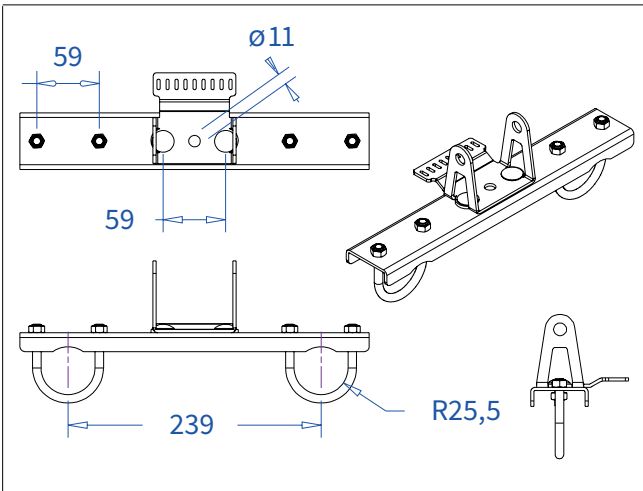

**ADMIRAL**  
STAGING

Drawings:

**Snake cable guide base 2 mtr - H 5 mtr black**

**RIKGSN205B**

2064

Product: Snake cable guide base 2 mtr - H 5 mtr black

Code: RIKGSN205B

Detail C

Product: Snake cable guide base 2 mtr - H 5 mtr black

Code: RIKGSN205B

Product: Snake cable guide base 2 mtr - H 5 mtr black

Code: RIKGSN205B

Detail A

Detail B

Product: Snake cable guide base 2 mtr - H 5 mtr black

Code: RIKGSN205B

Detail A

Detail B

Assembly set for single tube is included in the RIKGSN205B

Product: Snake assembly set for single tube 50mm

Code: RIKGSN120B

Detail A

Detail B

Snake extension set for 30 truss

Snake extension set for 40 truss

Product: Snake extension set for 30 / 40 truss

Code: RIKGSN121B / RIKGSN122B