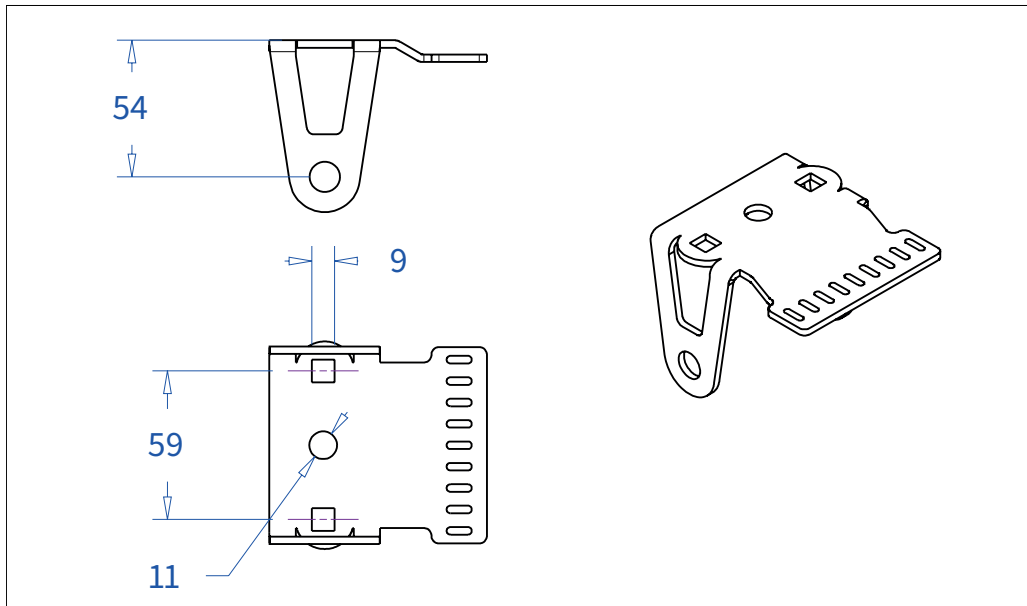

ADMIRAL
STAGING

Drawings:

Snake cable guide base 3 mtr - H 8 mtr black

RIKGSN308B

3009

138

84

Product: Snake cable guide base 3 mtr - H 8 mtr black

Code: RIKGSN308B

ADMIRAL
STAGING

Detail C

Product: Snake cable guide base 3 mtr - H 8 mtr black

Code: RIKGSN308B

ADMIRAL
STAGING

Product: Snake cable guide base 3 mtr - H 8 mtr black

Code: RIKGSN308B

Detail A

Detail B

Product: Snake cable guide base 3 mtr - H 8 mtr black

Code: RIKGSN308B

Detail A

Detail B

Assembly set for single tube is included in the RIKGSN308B

Product: Snake assembly set for single tube 50mm

Code: RIKGSN120B

Detail A

Detail B

Snake extension set for 30 truss

Snake extension set for 40 truss

Product: Snake extension set for 30 / 40 truss

Code: RIKGSN121B / RIKGSN122B