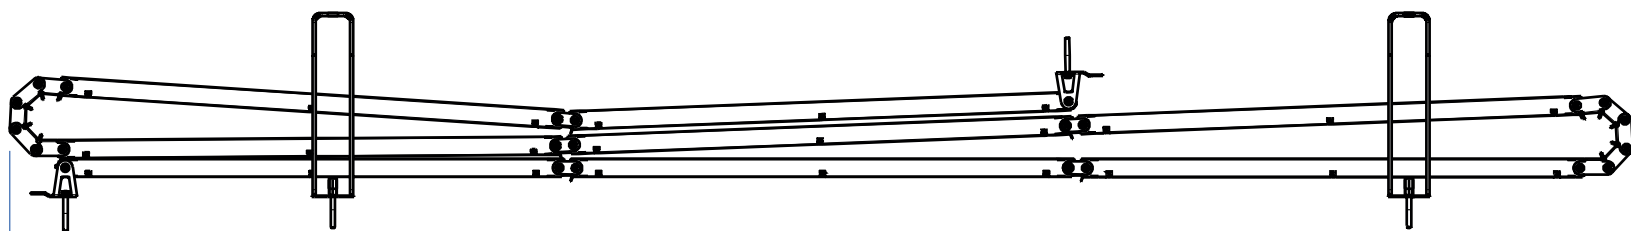

ADMIRAL
STAGING

Drawings:

Snake cable guide base 3 mtr - H 8 mtr black

RIKGSN308B

3009

138

84

Product: Snake cable guide base 3 mtr - H 8 mtr black

Code: RIKGSN308B

ADMIRAL
STAGING

Detail C

Product: Snake cable guide base 3 mtr - H 8 mtr black

Code: RIKGSN308B

ADMIRAL
STAGING

Product: Snake cable guide base 3 mtr - H 8 mtr black

Code: RIKGSN308B

Detail A

Detail B

Product: Snake cable guide base 3 mtr - H 8 mtr black

Code: RIKGSN308B

Detail A

Detail B

Assembly set for single tube is included in the RIKGSN308B

Product: Snake assembly set for single tube 50mm

Code: RIKGSN120B

Detail A

Detail B

Snake extension set for 30 truss

Snake extension set for 40 truss

Product: Snake extension set for 30 / 40 truss

Code: RIKGSN121B / RIKGSN122B