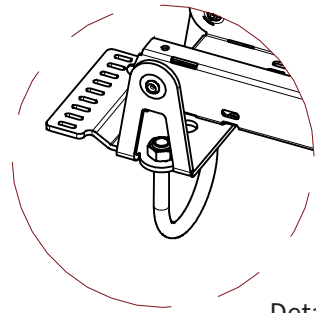

ADMIRAL
STAGING

Drawings:

Snake cable guide base 3 mtr - H 8 mtr black

RIKGSN308B

3009

138

84

Product: Snake cable guide base 3 mtr - H 8 mtr black

Code: RIKGSN308B

ADMIRAL
STAGING

Detail C

Product: Snake cable guide base 3 mtr - H 8 mtr black

Code: RIKGSN308B

ADMIRAL
STAGING

Product: Snake cable guide base 3 mtr - H 8 mtr black

Code: RIKGSN308B

Detail A

Detail B

Product: Snake cable guide base 3 mtr - H 8 mtr black

Code: RIKGSN308B

Detail A

Detail B

Assembly set for single tube is included in the RIKGSN308B

Product: Snake assembly set for single tube 50mm