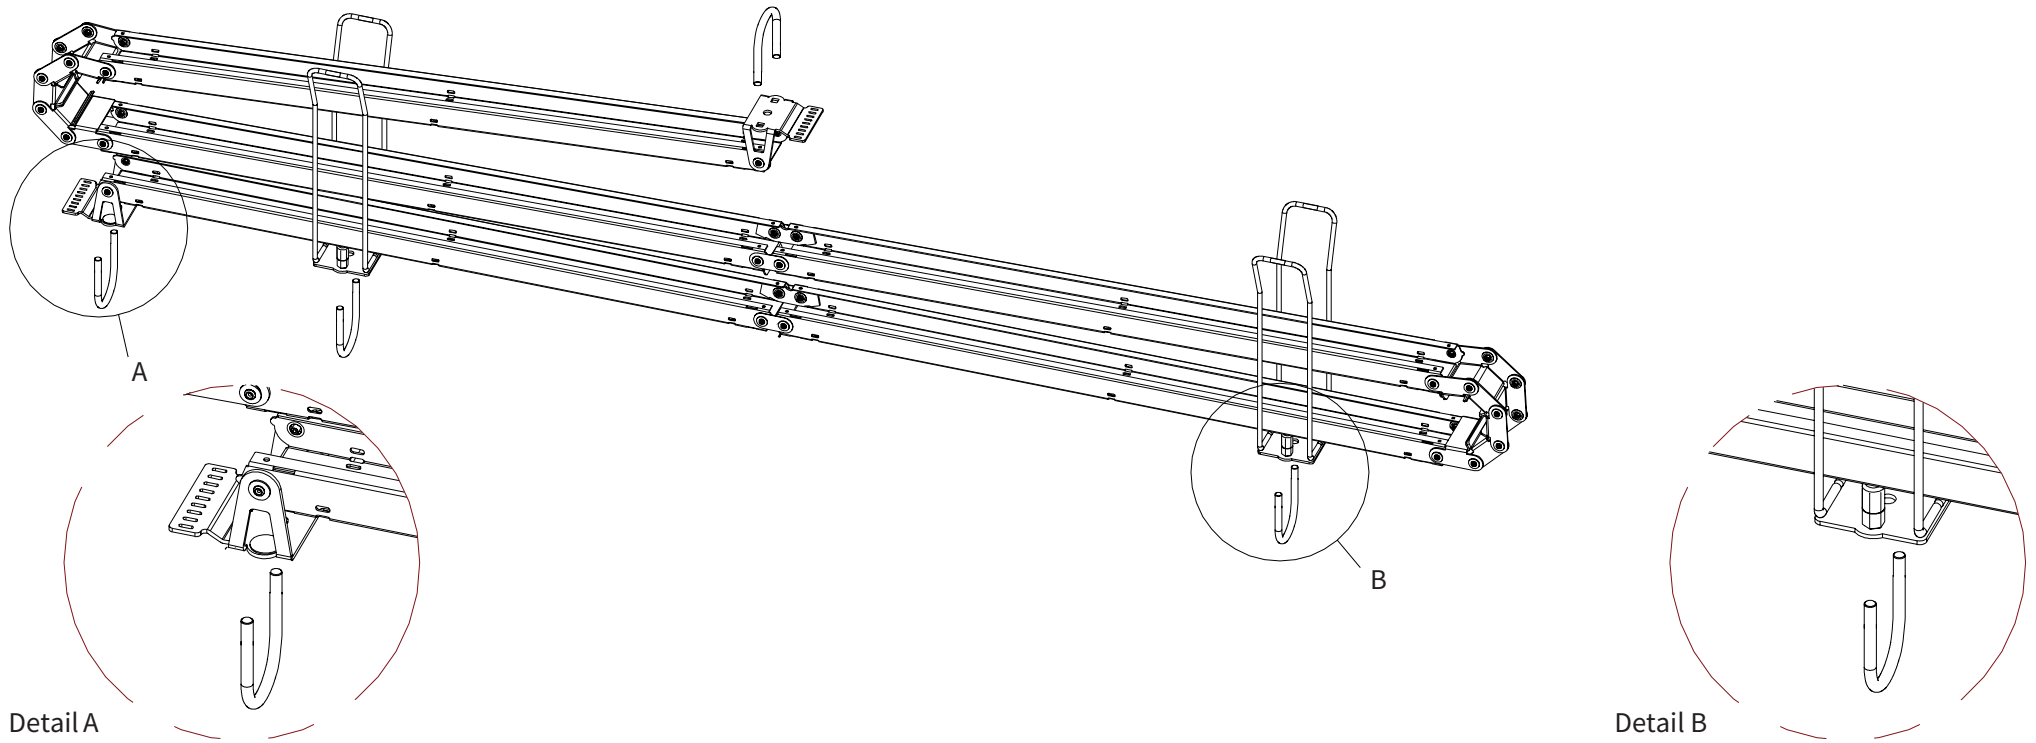

Code: RIKGSN308B

ADMIRAL
STAGING

Detail C

Product: Snake cable guide base 3 mtr - H 8 mtr black

Code: RIKGSN308B

ADMIRAL
STAGING

Product: Snake cable guide base 3 mtr - H 8 mtr black

Code: RIKGSN308B

Detail A

Detail B

Product: Snake cable guide base 3 mtr - H 8 mtr black

Code: RIKGSN308B

Detail A

Detail B

Assembly set for single tube is included in the RIKGSN308B

Product: Snake assembly set for single tube 50mm

Code: RIKGSN120B

Detail A

Detail B

Snake extension set for 30 truss

Snake extension set for 40 truss

Product: Snake extension set for 30 / 40 truss

Code: RIKGSN121B / RIKGSN122B