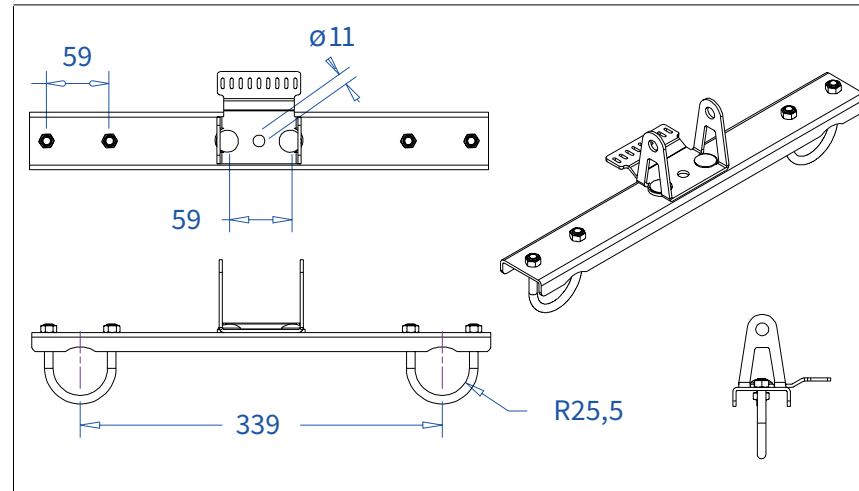

Code: RIKGSN308B

ADMIRAL
STAGING

Detail C

Product: Snake cable guide base 3 mtr - H 8 mtr black

Code: RIKGSN308B

ADMIRAL
STAGING

Product: Snake cable guide base 3 mtr - H 8 mtr black

Code: RIKGSN308B

Detail A

Detail B

Product: Snake cable guide base 3 mtr - H 8 mtr black

Code: RIKGSN308B

Detail A

Detail B

Assembly set for single tube is included in the RIKGSN308B

Product: Snake assembly set for single tube 50mm

Code: RIKGSN120B

Detail A

Detail B

Snake extension set for 30 truss

Snake extension set for 40 truss

Product: Snake extension set for 30 / 40 truss

Code: RIKGSN121B / RIKGSN122B