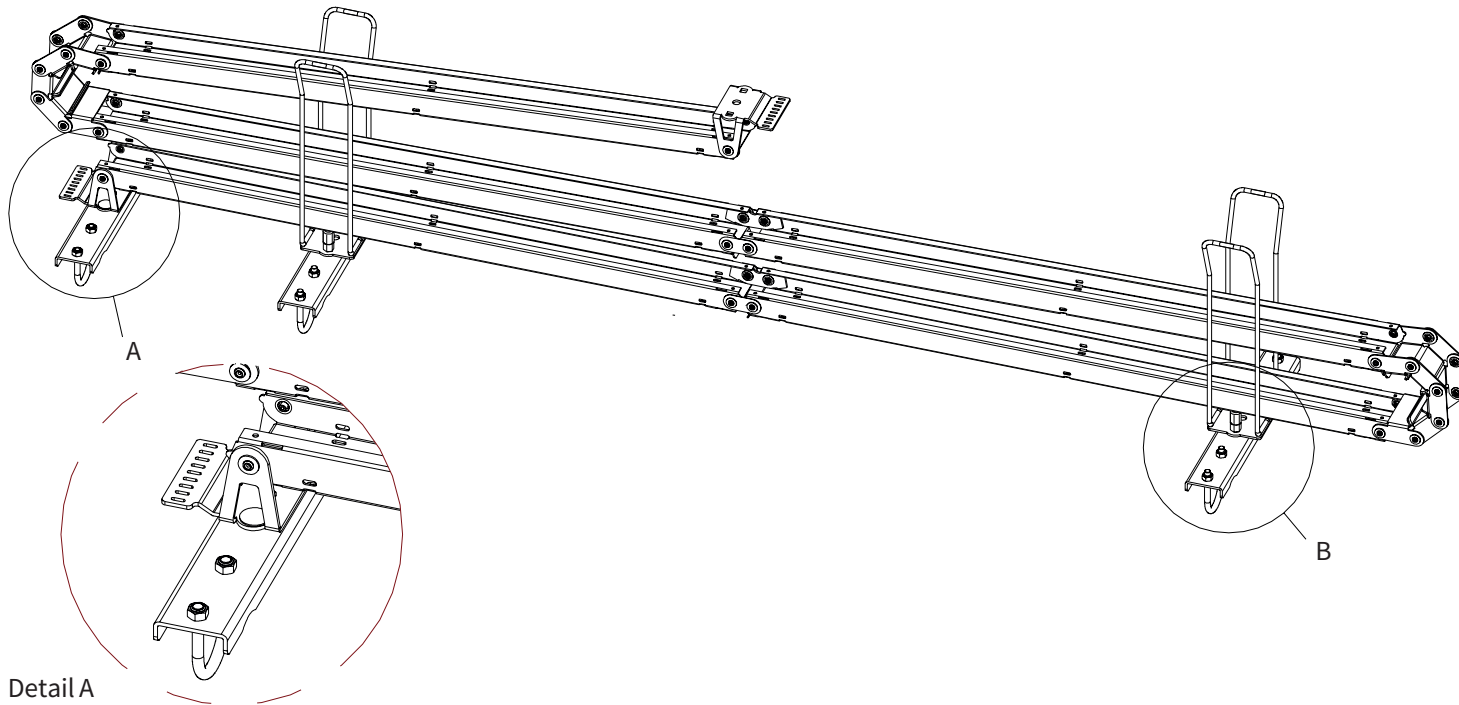

Code: RIKGSN308B

ADMIRAL
STAGING

Detail C

Product: Snake cable guide base 3 mtr - H 8 mtr black

Code: RIKGSN308B

ADMIRAL
STAGING

Product: Snake cable guide base 3 mtr - H 8 mtr black

Code: RIKGSN308B

Detail A

Detail B

Product: Snake cable guide base 3 mtr - H 8 mtr black

Code: RIKGSN308B

Detail A

Detail B

Assembly set for single tube is included in the RIKGSN308B

Product: Snake assembly set for single tube 50mm

Code: RIKGSN120B

Detail A

Detail B

Snake extension set for 30 truss

Snake extension set for 40 truss

Product: Snake extension set for 30 / 40 truss

Code: RIKGSN121B / RIKGSN122B