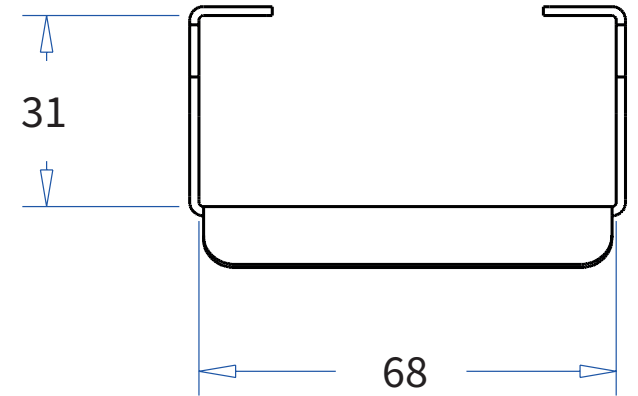

ADMIRAL
STAGING

Drawings:

Snake cable guide base 3 mtr - H 8 mtr black

RIKGSN308B

3009

138

84

Product: Snake cable guide base 3 mtr - H 8 mtr black

Code: RIKGSN308B

ADMIRAL
STAGING

Detail C

Product: Snake cable guide base 3 mtr - H 8 mtr black

Code: RIKGSN308B

ADMIRAL
STAGING

Product: Snake cable guide base 3 mtr - H 8 mtr black

Code: RIKGSN308B

Detail A

Detail B

Product: Snake cable guide base 3 mtr - H 8 mtr black

Code: RIKGSN308B

Detail A

Detail B

Assembly set for single tube is included in the RIKGSN308B

Product: Snake assembly set for single tube 50mm