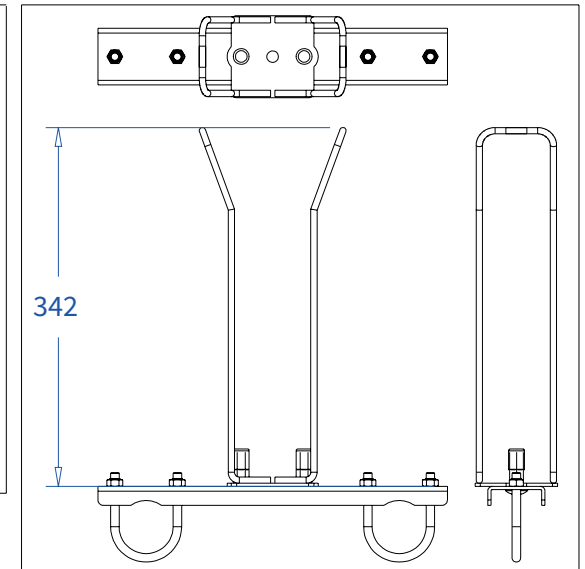

Code: RIKGSN308B

ADMIRAL
STAGING

Detail C

Product: Snake cable guide base 3 mtr - H 8 mtr black

Code: RIKGSN308B

ADMIRAL
STAGING

Product: Snake cable guide base 3 mtr - H 8 mtr black

Code: RIKGSN308B

Detail A

Detail B

Product: Snake cable guide base 3 mtr - H 8 mtr black

Code: RIKGSN308B

Detail A

Detail B

Assembly set for single tube is included in the RIKGSN308B

Product: Snake assembly set for single tube 50mm

Code: RIKGSN120B

Detail A

Detail B

Snake extension set for 30 truss

Snake extension set for 40 truss

Product: Snake extension set for 30 / 40 truss

Code: RIKGSN121B / RIKGSN122B