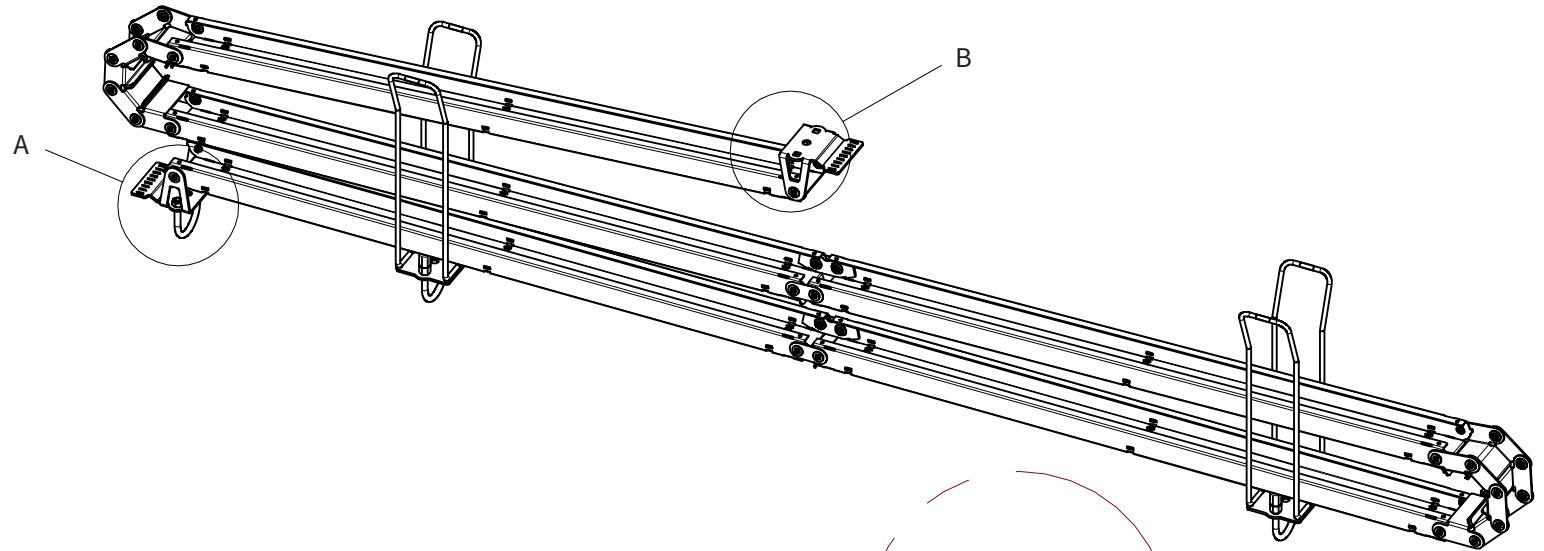

ADMIRAL
STAGING

Drawings:

Snake cable guide base 3 mtr - H 8 mtr black

RIKGSN308B

3009

138

84

Product: Snake cable guide base 3 mtr - H 8 mtr black

Code: RIKGSN308B

ADMIRAL
STAGING

Detail C

Product: Snake cable guide base 3 mtr - H 8 mtr black

Code: RIKGSN308B

ADMIRAL
STAGING

Product: Snake cable guide base 3 mtr - H 8 mtr black

Code: RIKGSN308B

Detail A

Detail B

Product: Snake cable guide base 3 mtr - H 8 mtr black

Code: RIKGSN308B

Detail A

Detail B

Assembly set for single tube is included in the RIKGSN308B

Product: Snake assembly set for single tube 50mm

Code: RIKGSN120B

Detail A

Detail B

Snake extension set for 30 truss

Snake extension set for 40 truss

Product: Snake extension set for 30 / 40 truss

Code: RIKGSN121B / RIKGSN122B