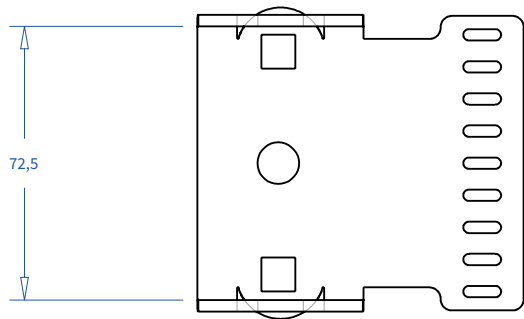

ADMIRAL
STAGING

Drawings:

Snake cable guide base 3 mtr - H 8 mtr black

RIKGSN308B

3009

138

84

Product: Snake cable guide base 3 mtr - H 8 mtr black

Code: RIKGSN308B

ADMIRAL
STAGING

Detail C

Product: Snake cable guide base 3 mtr - H 8 mtr black

Code: RIKGSN308B

ADMIRAL
STAGING

Product: Snake cable guide base 3 mtr - H 8 mtr black

Code: RIKGSN308B

Detail A

Detail B

Product: Snake cable guide base 3 mtr - H 8 mtr black

Code: RIKGSN308B

Detail A

Detail B

Assembly set for single tube is included in the RIKGSN308B

Product: Snake assembly set for single tube 50mm