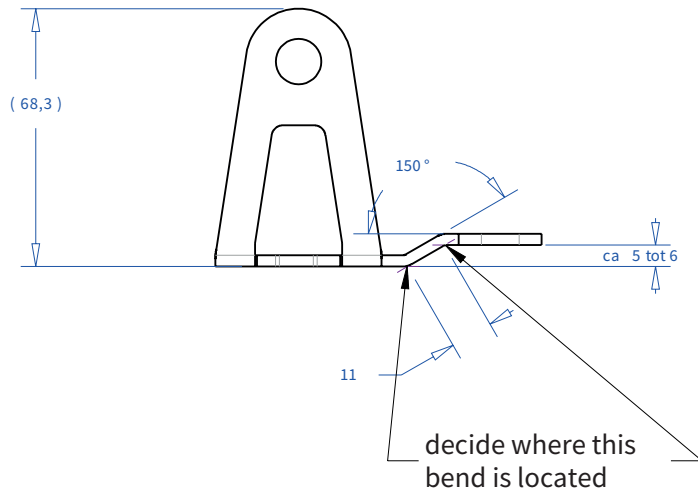

ADMIRAL
STAGING

Drawings:

Snake cable guide base 3 mtr - H 8 mtr black

RIKGSN308B

3009

138

84

Product: Snake cable guide base 3 mtr - H 8 mtr black

Code: RIKGSN308B

ADMIRAL
STAGING

Detail C

Product: Snake cable guide base 3 mtr - H 8 mtr black

Code: RIKGSN308B

ADMIRAL
STAGING

Product: Snake cable guide base 3 mtr - H 8 mtr black

Code: RIKGSN308B

Detail A

Detail B

Product: Snake cable guide base 3 mtr - H 8 mtr black

Code: RIKGSN308B

Detail A

Detail B

Assembly set for single tube is included in the RIKGSN308B

Product: Snake assembly set for single tube 50mm