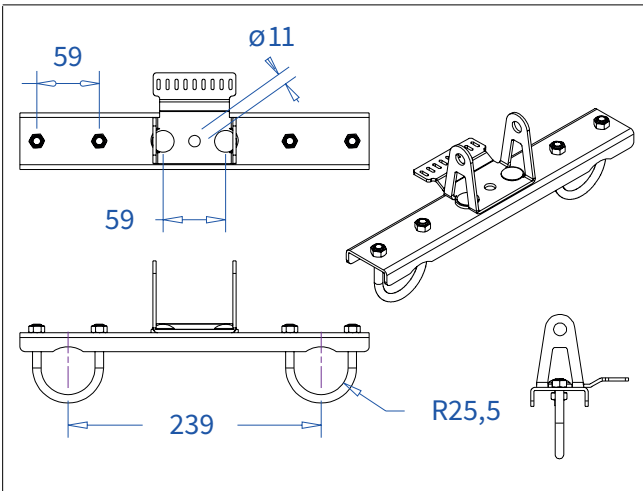

Code: RIKGSN308B

ADMIRAL
STAGING

Detail C

Product: Snake cable guide base 3 mtr - H 8 mtr black

Code: RIKGSN308B

ADMIRAL
STAGING

Product: Snake cable guide base 3 mtr - H 8 mtr black

Code: RIKGSN308B

Detail A

Detail B

Product: Snake cable guide base 3 mtr - H 8 mtr black

Code: RIKGSN308B

Detail A

Detail B

Assembly set for single tube is included in the RIKGSN308B

Product: Snake assembly set for single tube 50mm

Code: RIKGSN120B

Detail A

Detail B

Snake extension set for 30 truss

Snake extension set for 40 truss

Product: Snake extension set for 30 / 40 truss

Code: RIKGSN121B / RIKGSN122B