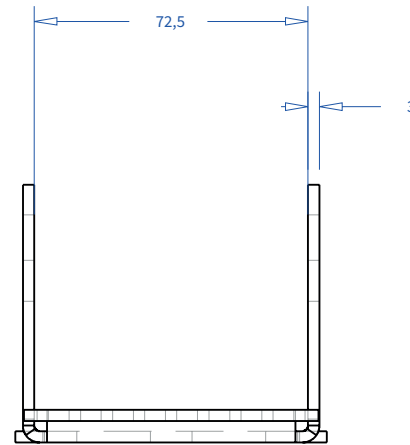

Code: RIKGSN308B

ADMIRAL
STAGING

Detail C

Product: Snake cable guide base 3 mtr - H 8 mtr black

Code: RIKGSN308B

ADMIRAL
STAGING

Product: Snake cable guide base 3 mtr - H 8 mtr black

Code: RIKGSN308B

Detail A

Detail B

Product: Snake cable guide base 3 mtr - H 8 mtr black

Code: RIKGSN308B

Detail A

Detail B

Assembly set for single tube is included in the RIKGSN308B

Product: Snake assembly set for single tube 50mm