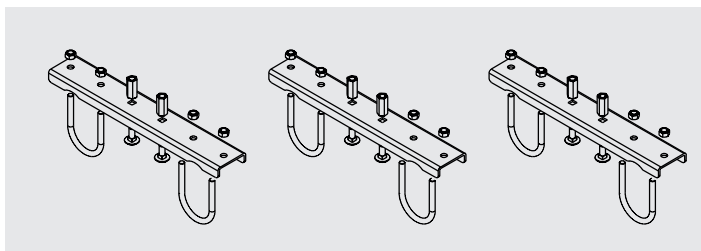

Minimal horizontal movement

Thanks to the interlocking mechanism of the hinges, lateral movement while hoisting the truss up and down is minimized.

Designed for intense use

With its brass bearings, the Snake cable guide is well built for many years of high performance use.

© Design registered in the EU and UK

www.admiralstaging.com

DIMENSIONS

TECHNICAL DATA

Snake cable guide

Article code: RIKGSN...

Material: silver parts: galvanized steel
black parts: powder coated steel
bearings: brass

Dimensions: 2m Base height 3, 5 and 7 m
3m Base height 5, 6, 7, 8, 9, 10, 11 and 12 m
4m Base height 12, 13, 14, 15 and 16 m

ASSEMBLY ON SINGLE TUBE OR TRUSS

An assembly set to mount the Snake cable guide on a single tube is included. To mount the Snake onto 30 or 40 truss there are two types of Extension sets available, both in black and silver.

INCLUDED

Assembly set for single tube 50mm

Article code:	RIKGSN120B	RIKGSN120
EAN:	8720094421834	8720094421827
Material:	powder coated steel	galvanized steel
Colour:	black	silver

EXTENSION SETS FOR TRUSS