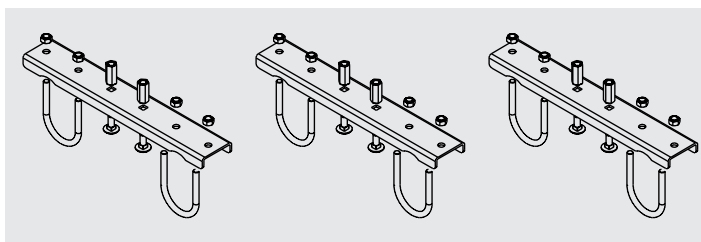

Minimal horizontal movement

Thanks to the interlocking mechanism of the hinges, lateral movement while hoisting the truss up and down is minimized.

Designed for intense use

With its brass bearings, the Snake cable guide is well built for many years of high performance use.

Dimensions: 2m Base height 3, 5 and 7 m
3m Base height 5, 6, 7, 8, 9, 10, 11 and 12 m
4m Base height 12, 13, 14, 15 and 16 m

ASSEMBLY ON SINGLE TUBE OR TRUSS

An assembly set to mount the Snake cable guide on a single tube is included. To mount the Snake onto 30 or 40 truss there are two types of Extension sets available, both in black and silver.

INCLUDED

Assembly set for single tube 50mm

Article code:	RIKGSN120B	RIKGSN120
EAN:	8720094421834	8720094421827
Material:	powder coated steel	galvanized steel
Colour:	black	silver

EXTENSION SETS FOR TRUSS

Snake extension set for 30 truss

Article code:	RIKGSN121B	RIKGSN121
EAN:	8720094421858	8720094421841
Material:	powder coated steel	galvanized steel
Bolt size:	M8	M8
Colour:	black	silver

Snake extension set for 40 truss