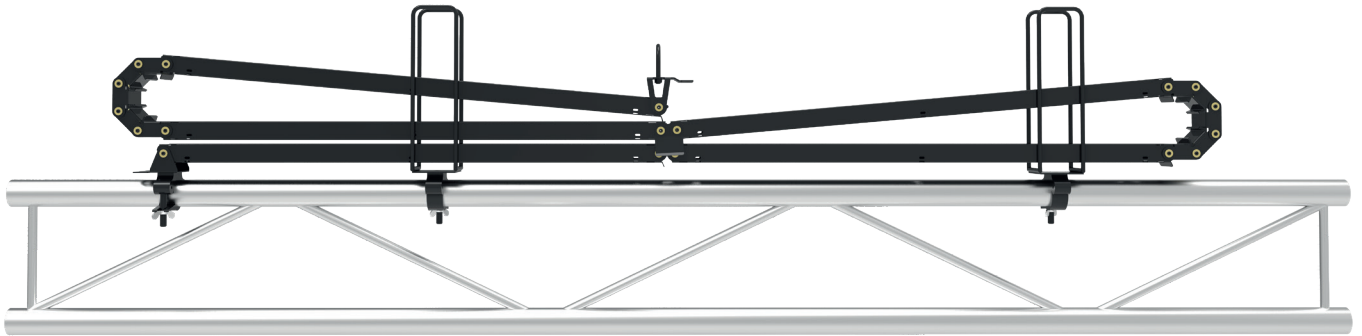

ADMIRAL
STAGING

“An innovation in
cable management”

SNAKE[®] CABLE GUIDE

A versatile cable management solution designed to prevent technical hiccups from happening while guiding cables. The Snake cable guide can be mounted onto single tubes, square - or triangle truss 30 and 40. Different height variations are available in both a silver and black version.

KEY FEATURES

Unique hinges

The pivoting hinges of the Snake assure the cables are gently bent around a minimum diameter, making it especially well-suited for less resilient cables such as fibre optic cables.

Minimal horizontal movement

Thanks to the interlocking mechanism of the hinges, lateral movement while hoisting the truss up and down is minimized.

Designed for intense use

With its brass bearings, the Snake cable guide is well built for many years of high performance use.

Dimensions: 2m Base height 3, 5 and 7 m
3m Base height 5, 6, 7, 8, 9, 10, 11 and 12 m
4m Base height 12, 13, 14, 15 and 16 m

ASSEMBLY ON SINGLE TUBE OR TRUSS

An assembly set to mount the Snake cable guide on a single tube is included. To mount the Snake onto 30 or 40 truss there are two types of Extension sets available, both in black and silver.