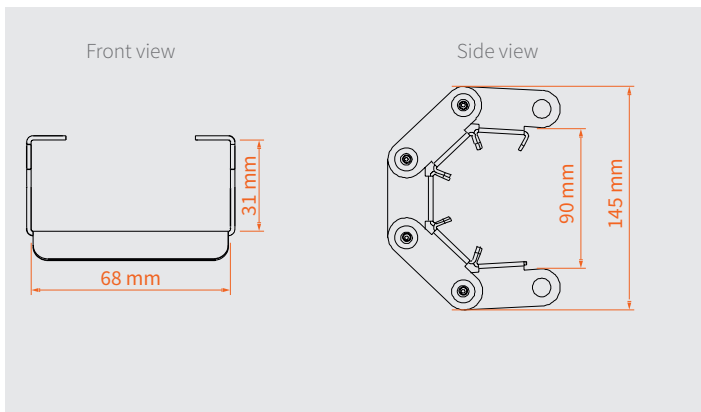

Minimal horizontal movement

Thanks to the interlocking mechanism of the hinges, lateral movement while hoisting the truss up and down is minimized.

Designed for intense use

With its brass bearings, the Snake cable guide is well built for many years of high performance use.

© Design registered in the EU and UK

www.admiralstaging.com

DIMENSIONS

TECHNICAL DATA

Snake cable guide

Article code: RIKGSN...

Material: silver parts: galvanized steel
black parts: powder coated steel
bearings: brass

Dimensions: 2m Base height 3, 5 and 7 m
3m Base height 5, 6, 7, 8, 9, 10, 11 and 12 m
4m Base height 12, 13, 14, 15 and 16 m

ASSEMBLY ON SINGLE TUBE OR TRUSS

An assembly set to mount the Snake cable guide on a single tube is included. To mount the Snake onto 30 or 40 truss there are two types of Extension sets available, both in black and silver.