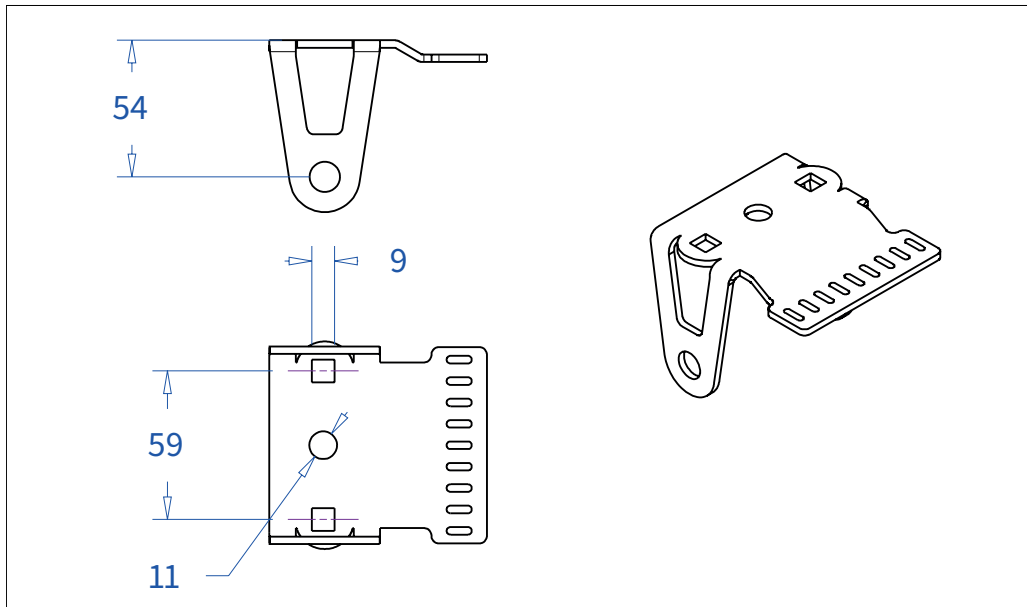

**ADMIRAL**  
**STAGING**

Drawings:  
**Snake cable guide base 3 mtr - H 9 mtr**  
**RIKGSN309**

Product: Snake cable guide base 3 mtr - H 9 mtr

Code: RIKGSN309

Detail C

Product: Snake cable guide base 3 mtr - H 9 mtr

Code: RIKGSN309

**ADMIRAL**  
STAGING

Product: Snake cable guide base 3 mtr - H 9 mtr

Code: RIKGSN309

Detail A

Detail B

Product: Snake cable guide base 3 mtr - H 9 mtr

Code: RIKGSN309

Detail A

Detail B

Assembly set for single tube is included in the RIKGSN309

Product: Snake assembly set for single tube 50mm

Code: RIKGSN120

Detail A

Detail B

Snake extension set for 30 truss

Snake extension set for 40 truss

Product: Snake extension set for 30 / 40 truss

Code: RIKGSN121 / RIKGSN122