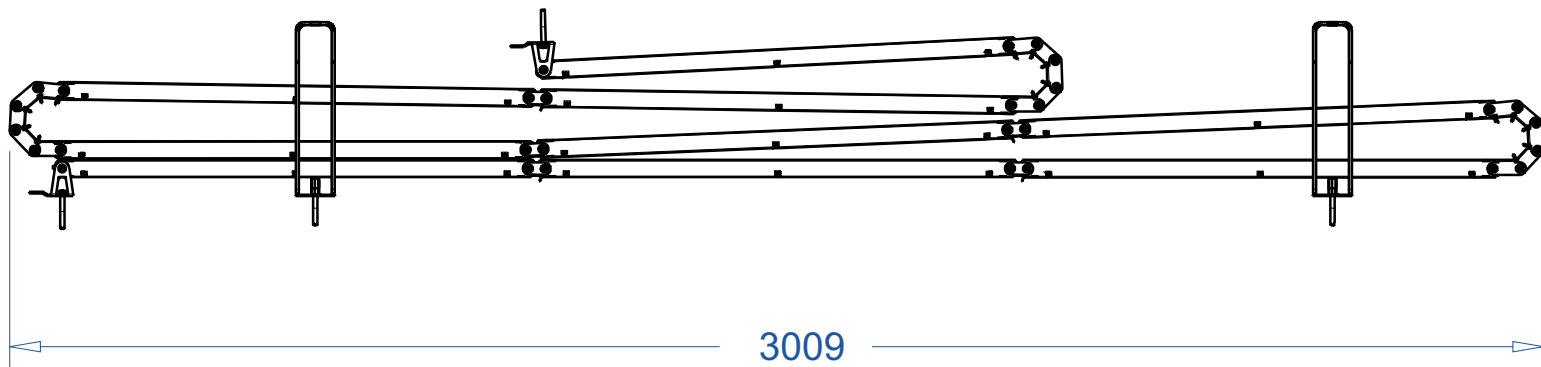

**ADMIRAL**  
**STAGING**

Drawings:  
**Snake cable guide base 3 mtr - H 9 mtr**  
**RIKGSN309**

Product: Snake cable guide base 3 mtr - H 9 mtr

Code: RIKGSN309

Detail C

Product: Snake cable guide base 3 mtr - H 9 mtr

Code: RIKGSN309

**ADMIRAL**  
STAGING

Product: Snake cable guide base 3 mtr - H 9 mtr

Code: RIKGSN309

Detail A

Detail B

Product: Snake cable guide base 3 mtr - H 9 mtr

Code: RIKGSN309

Detail A

Detail B

Assembly set for single tube is included in the RIKGSN309

Product: Snake assembly set for single tube 50mm

Code: RIKGSN120

Detail A

Detail B

Snake extension set for 30 truss

Snake extension set for 40 truss

Product: Snake extension set for 30 / 40 truss

Code: RIKGSN121 / RIKGSN122