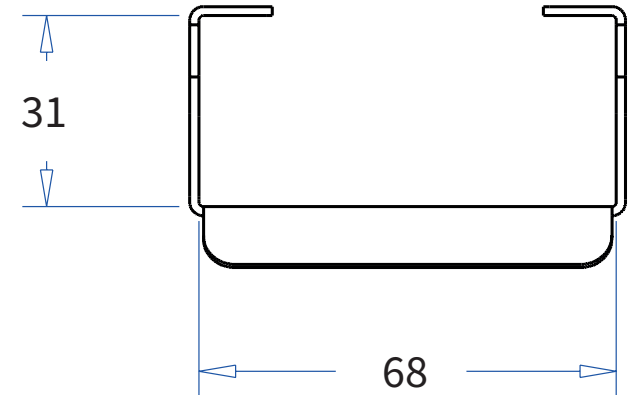

**ADMIRAL**  
**STAGING**

Drawings:  
**Snake cable guide base 3 mtr - H 9 mtr**  
**RIKGSN309**

Product: Snake cable guide base 3 mtr - H 9 mtr

Code: RIKGSN309

Detail C

Product: Snake cable guide base 3 mtr - H 9 mtr

Code: RIKGSN309

**ADMIRAL**  
STAGING

Product: Snake cable guide base 3 mtr - H 9 mtr

Code: RIKGSN309

Detail A

Detail B

Product: Snake cable guide base 3 mtr - H 9 mtr

Code: RIKGSN309

Detail A

Detail B

Assembly set for single tube is included in the RIKGSN309

Product: Snake assembly set for single tube 50mm

Code: RIKGSN120

Detail A

Detail B

Snake extension set for 30 truss