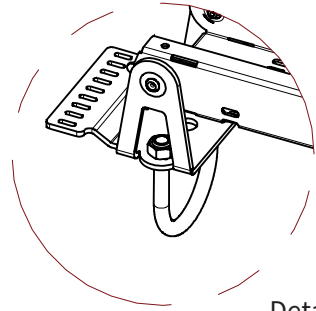

**ADMIRAL**  
**STAGING**

Drawings:  
**Snake cable guide base 3 mtr - H 9 mtr**  
**RIKGSN309**

Product: Snake cable guide base 3 mtr - H 9 mtr

Code: RIKGSN309

Detail C

Product: Snake cable guide base 3 mtr - H 9 mtr

Code: RIKGSN309

**ADMIRAL**  
STAGING

Product: Snake cable guide base 3 mtr - H 9 mtr

Code: RIKGSN309

Detail A

Detail B

Product: Snake cable guide base 3 mtr - H 9 mtr

Code: RIKGSN309

Detail A

Detail B

Assembly set for single tube is included in the RIKGSN309

Product: Snake assembly set for single tube 50mm

Code: RIKGSN120

Detail A

Detail B

Snake extension set for 30 truss