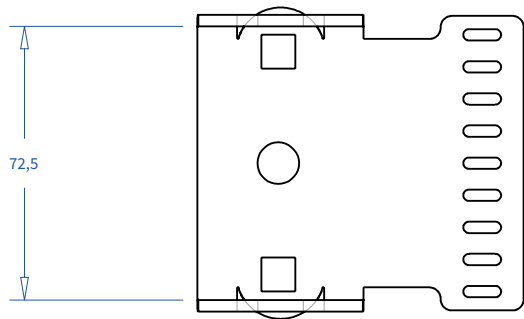

**ADMIRAL**  
**STAGING**

Drawings:  
**Snake cable guide base 3 mtr - H 9 mtr**  
**RIKGSN309**

Product: Snake cable guide base 3 mtr - H 9 mtr

Code: RIKGSN309

Detail C

Product: Snake cable guide base 3 mtr - H 9 mtr

Code: RIKGSN309

**ADMIRAL**  
STAGING

Product: Snake cable guide base 3 mtr - H 9 mtr

Code: RIKGSN309

Detail A

Detail B

Product: Snake cable guide base 3 mtr - H 9 mtr

Code: RIKGSN309

Detail A

Detail B

Assembly set for single tube is included in the RIKGSN309

Product: Snake assembly set for single tube 50mm

Code: RIKGSN120

Detail A

Detail B

Snake extension set for 30 truss

Snake extension set for 40 truss

Product: Snake extension set for 30 / 40 truss

Code: RIKGSN121 / RIKGSN122