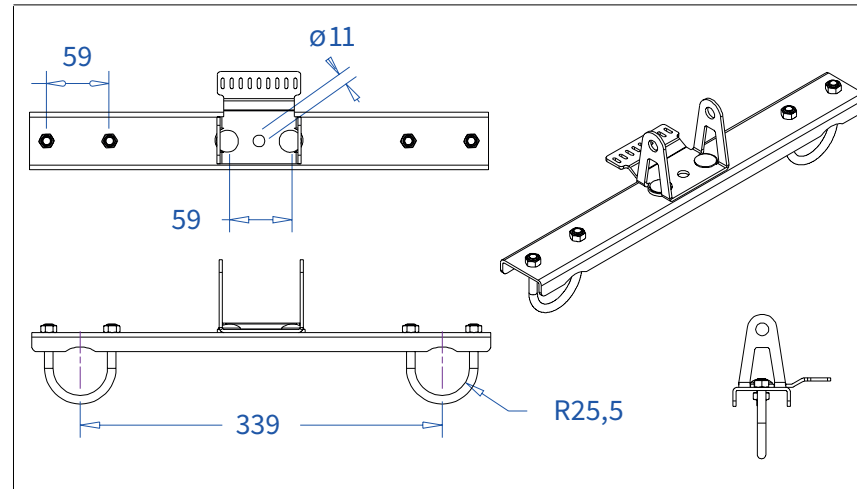

**ADMIRAL**  
**STAGING**

Drawings:  
**Snake cable guide base 3 mtr - H 9 mtr**  
**RIKGSN309**

Product: Snake cable guide base 3 mtr - H 9 mtr

Code: RIKGSN309

Detail C

Product: Snake cable guide base 3 mtr - H 9 mtr

Code: RIKGSN309

**ADMIRAL**  
STAGING

Product: Snake cable guide base 3 mtr - H 9 mtr

Code: RIKGSN309

Detail A

Detail B

Product: Snake cable guide base 3 mtr - H 9 mtr

Code: RIKGSN309

Detail A

Detail B

Assembly set for single tube is included in the RIKGSN309

Product: Snake assembly set for single tube 50mm

Code: RIKGSN120

Detail A

Detail B

Snake extension set for 30 truss

Snake extension set for 40 truss

Product: Snake extension set for 30 / 40 truss

Code: RIKGSN121 / RIKGSN122