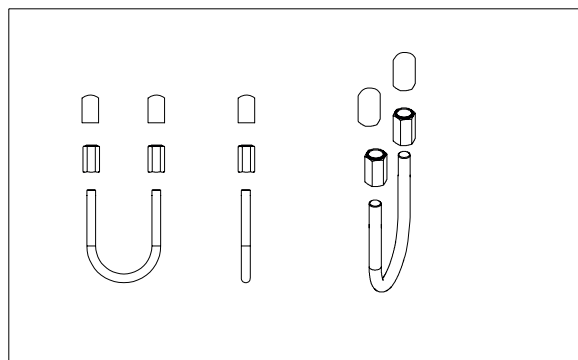

**ADMIRAL**  
**STAGING**

Drawings:  
**Snake cable guide base 3 mtr - H 9 mtr**  
**RIKGSN309**

Product: Snake cable guide base 3 mtr - H 9 mtr

Code: RIKGSN309

Detail C

Product: Snake cable guide base 3 mtr - H 9 mtr

Code: RIKGSN309

**ADMIRAL**  
STAGING

Product: Snake cable guide base 3 mtr - H 9 mtr

Code: RIKGSN309

Detail A

Detail B

Product: Snake cable guide base 3 mtr - H 9 mtr

Code: RIKGSN309

Detail A

Detail B

Assembly set for single tube is included in the RIKGSN309

Product: Snake assembly set for single tube 50mm

Code: RIKGSN120

Detail A

Detail B

Snake extension set for 30 truss

Snake extension set for 40 truss

Product: Snake extension set for 30 / 40 truss

Code: RIKGSN121 / RIKGSN122