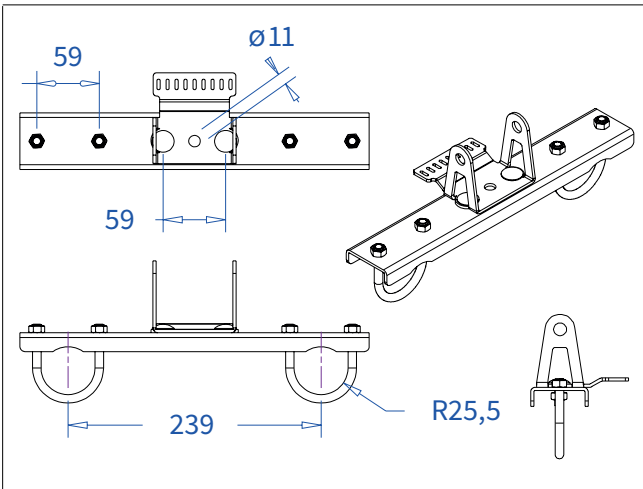

**ADMIRAL**  
**STAGING**

Drawings:  
**Snake cable guide base 3 mtr - H 9 mtr**  
**RIKGSN309**

Product: Snake cable guide base 3 mtr - H 9 mtr

Code: RIKGSN309

Detail C

Product: Snake cable guide base 3 mtr - H 9 mtr

Code: RIKGSN309

**ADMIRAL**  
STAGING

Product: Snake cable guide base 3 mtr - H 9 mtr

Code: RIKGSN309

Detail A

Detail B

Product: Snake cable guide base 3 mtr - H 9 mtr

Code: RIKGSN309

Detail A

Detail B

Assembly set for single tube is included in the RIKGSN309

Product: Snake assembly set for single tube 50mm

Code: RIKGSN120

Detail A

Detail B

Snake extension set for 30 truss

Snake extension set for 40 truss

Product: Snake extension set for 30 / 40 truss

Code: RIKGSN121 / RIKGSN122