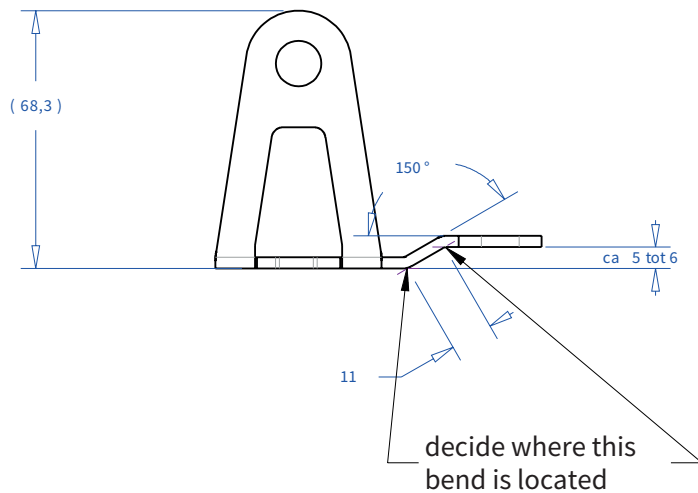

**ADMIRAL**  
**STAGING**

Drawings:  
**Snake cable guide base 3 mtr - H 9 mtr**  
**RIKGSN309**

Product: Snake cable guide base 3 mtr - H 9 mtr

Code: RIKGSN309

Detail C

Product: Snake cable guide base 3 mtr - H 9 mtr

Code: RIKGSN309

**ADMIRAL**  
STAGING

Product: Snake cable guide base 3 mtr - H 9 mtr

Code: RIKGSN309

Detail A

Detail B

Product: Snake cable guide base 3 mtr - H 9 mtr

Code: RIKGSN309

Detail A

Detail B

Assembly set for single tube is included in the RIKGSN309

Product: Snake assembly set for single tube 50mm

Code: RIKGSN120

Detail A

Detail B

Snake extension set for 30 truss

Snake extension set for 40 truss

Product: Snake extension set for 30 / 40 truss

Code: RIKGSN121 / RIKGSN122