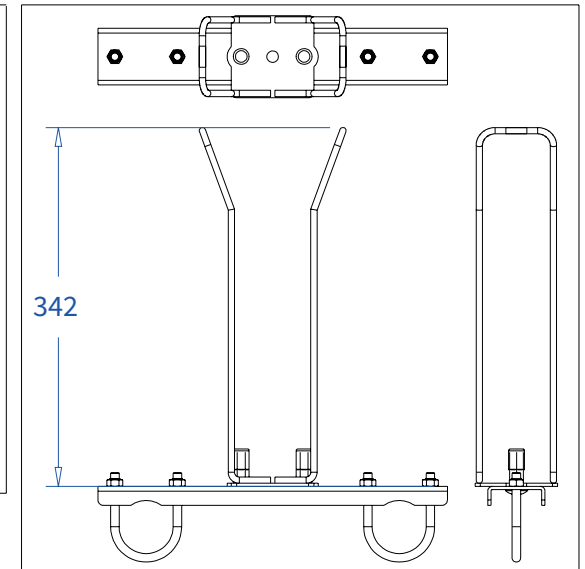

**ADMIRAL**  
**STAGING**

Drawings:  
**Snake cable guide base 3 mtr - H 9 mtr**  
**RIKGSN309**

Product: Snake cable guide base 3 mtr - H 9 mtr

Code: RIKGSN309

Detail C

Product: Snake cable guide base 3 mtr - H 9 mtr

Code: RIKGSN309

**ADMIRAL**  
STAGING

Product: Snake cable guide base 3 mtr - H 9 mtr

Code: RIKGSN309

Detail A

Detail B

Product: Snake cable guide base 3 mtr - H 9 mtr

Code: RIKGSN309

Detail A

Detail B

Assembly set for single tube is included in the RIKGSN309

Product: Snake assembly set for single tube 50mm

Code: RIKGSN120

Detail A

Detail B

Snake extension set for 30 truss

Snake extension set for 40 truss

Product: Snake extension set for 30 / 40 truss

Code: RIKGSN121 / RIKGSN122