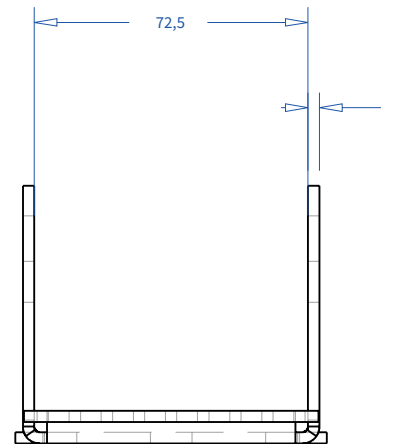

**ADMIRAL**  
**STAGING**

Drawings:  
**Snake cable guide base 3 mtr - H 9 mtr**  
**RIKGSN309**

Product: Snake cable guide base 3 mtr - H 9 mtr

Code: RIKGSN309

Detail C

Product: Snake cable guide base 3 mtr - H 9 mtr

Code: RIKGSN309

**ADMIRAL**  
STAGING

Product: Snake cable guide base 3 mtr - H 9 mtr

Code: RIKGSN309

Detail A

Detail B

Product: Snake cable guide base 3 mtr - H 9 mtr

Code: RIKGSN309

Detail A

Detail B

Assembly set for single tube is included in the RIKGSN309

Product: Snake assembly set for single tube 50mm

Code: RIKGSN120

Detail A

Detail B

Snake extension set for 30 truss