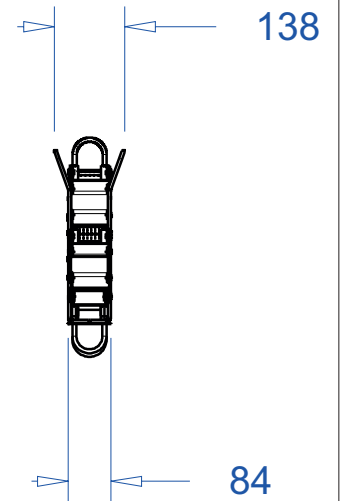

**ADMIRAL**  
**STAGING**

Drawings:  
**Snake cable guide base 3 mtr - H 9 mtr**  
**RIKGSN309**

Product: Snake cable guide base 3 mtr - H 9 mtr

Code: RIKGSN309

Detail C

Product: Snake cable guide base 3 mtr - H 9 mtr

Code: RIKGSN309

**ADMIRAL**  
STAGING

Product: Snake cable guide base 3 mtr - H 9 mtr

Code: RIKGSN309

Detail A

Detail B

Product: Snake cable guide base 3 mtr - H 9 mtr

Code: RIKGSN309

Detail A

Detail B

Assembly set for single tube is included in the RIKGSN309

Product: Snake assembly set for single tube 50mm

Code: RIKGSN120

Detail A

Detail B

Snake extension set for 30 truss

Snake extension set for 40 truss

Product: Snake extension set for 30 / 40 truss

Code: RIKGSN121 / RIKGSN122