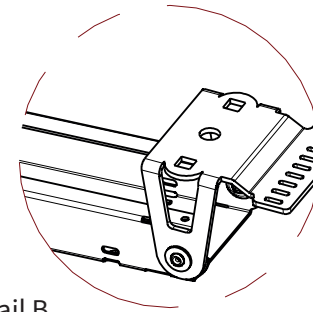

**ADMIRAL**  
**STAGING**

Drawings:  
**Snake cable guide base 3 mtr - H 9 mtr**  
**RIKGSN309**

Product: Snake cable guide base 3 mtr - H 9 mtr

Code: RIKGSN309

Detail C

Product: Snake cable guide base 3 mtr - H 9 mtr

Code: RIKGSN309

**ADMIRAL**  
STAGING

Product: Snake cable guide base 3 mtr - H 9 mtr

Code: RIKGSN309

Detail A

Detail B

Product: Snake cable guide base 3 mtr - H 9 mtr

Code: RIKGSN309

Detail A

Detail B

Assembly set for single tube is included in the RIKGSN309

Product: Snake assembly set for single tube 50mm

Code: RIKGSN120

Detail A

Detail B

Snake extension set for 30 truss