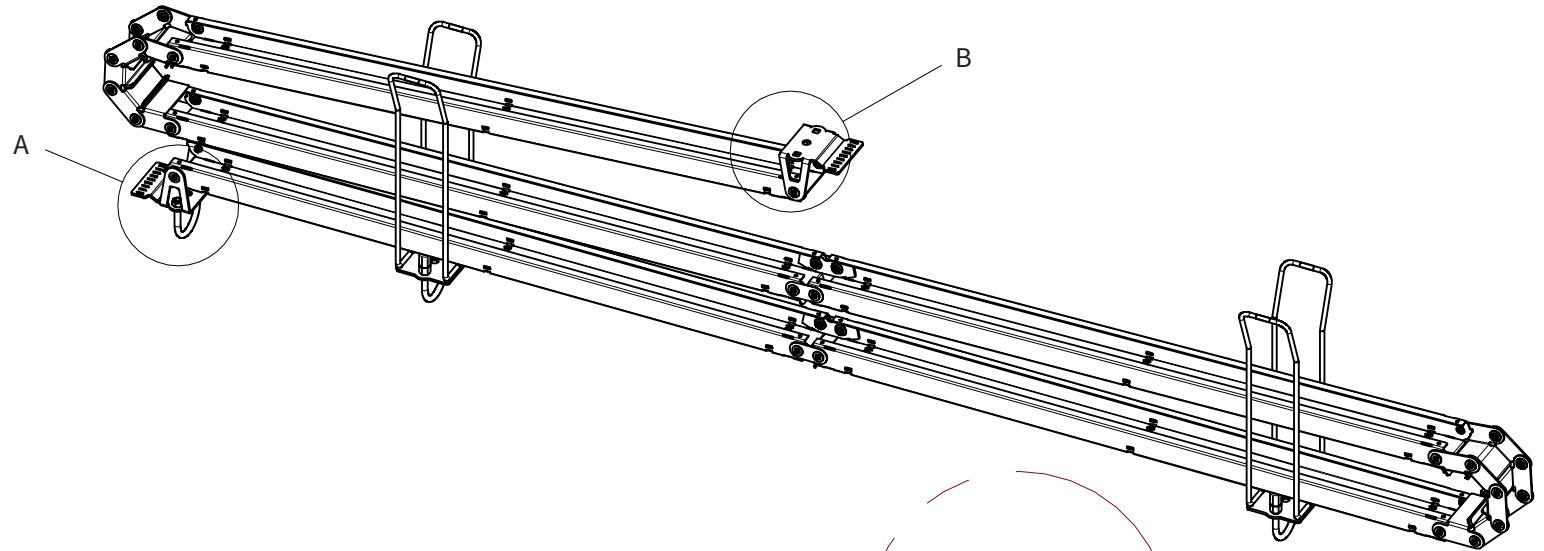

**ADMIRAL**  
**STAGING**

Drawings:  
**Snake cable guide base 3 mtr - H 9 mtr**  
**RIKGSN309**

Product: Snake cable guide base 3 mtr - H 9 mtr

Code: RIKGSN309

Detail C

Product: Snake cable guide base 3 mtr - H 9 mtr

Code: RIKGSN309

**ADMIRAL**  
STAGING

Product: Snake cable guide base 3 mtr - H 9 mtr

Code: RIKGSN309

Detail A

Detail B

Product: Snake cable guide base 3 mtr - H 9 mtr

Code: RIKGSN309

Detail A

Detail B

Assembly set for single tube is included in the RIKGSN309

Product: Snake assembly set for single tube 50mm

Code: RIKGSN120

Detail A

Detail B

Snake extension set for 30 truss

Snake extension set for 40 truss

Product: Snake extension set for 30 / 40 truss

Code: RIKGSN121 / RIKGSN122