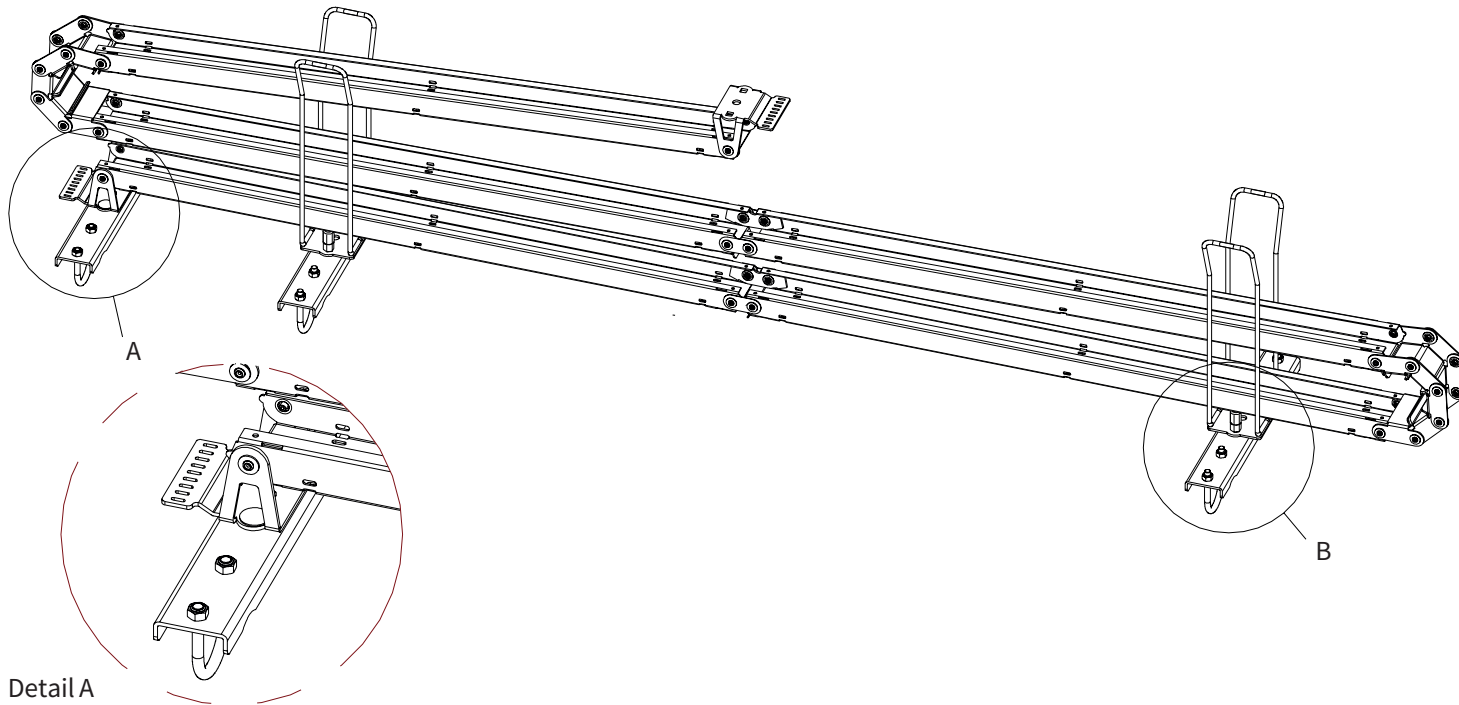

**ADMIRAL**  
**STAGING**

Drawings:  
**Snake cable guide base 3 mtr - H 9 mtr**  
**RIKGSN309**

Product: Snake cable guide base 3 mtr - H 9 mtr

Code: RIKGSN309

Detail C

Product: Snake cable guide base 3 mtr - H 9 mtr

Code: RIKGSN309

**ADMIRAL**  
STAGING

Product: Snake cable guide base 3 mtr - H 9 mtr

Code: RIKGSN309

Detail A

Detail B

Product: Snake cable guide base 3 mtr - H 9 mtr

Code: RIKGSN309

Detail A

Detail B

Assembly set for single tube is included in the RIKGSN309

Product: Snake assembly set for single tube 50mm

Code: RIKGSN120

Detail A

Detail B

Snake extension set for 30 truss

Snake extension set for 40 truss

Product: Snake extension set for 30 / 40 truss

Code: RIKGSN121 / RIKGSN122