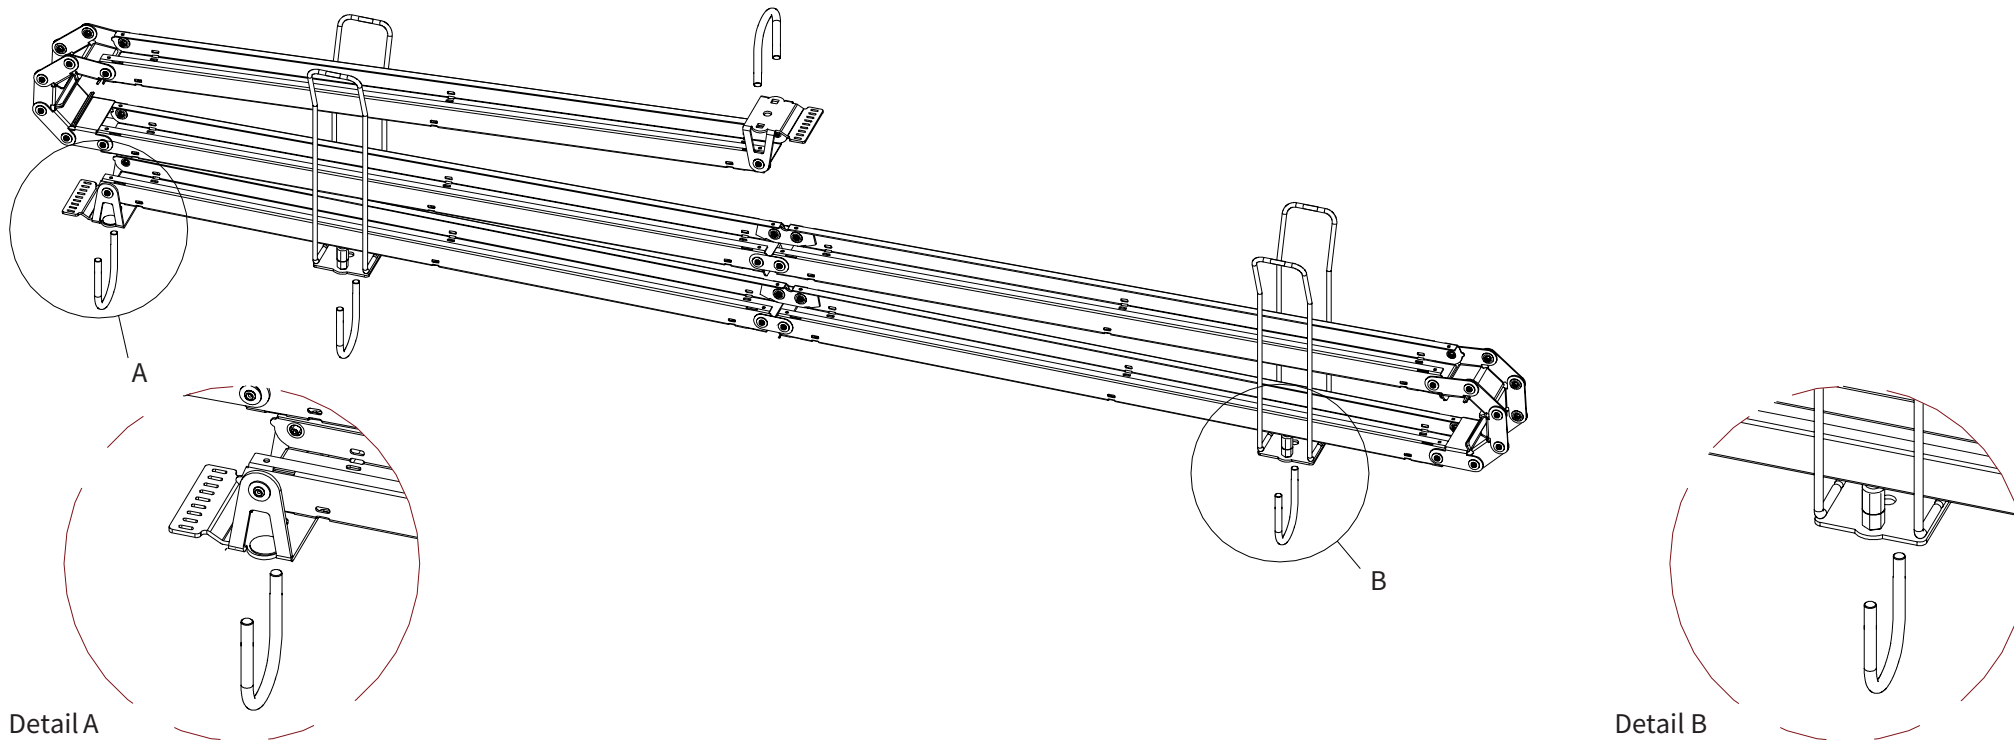

**ADMIRAL**  
**STAGING**

Drawings:  
**Snake cable guide base 3 mtr - H 9 mtr**  
**RIKGSN309**

Product: Snake cable guide base 3 mtr - H 9 mtr

Code: RIKGSN309

Detail C

Product: Snake cable guide base 3 mtr - H 9 mtr

Code: RIKGSN309

**ADMIRAL**  
STAGING

Product: Snake cable guide base 3 mtr - H 9 mtr

Code: RIKGSN309

Detail A

Detail B

Product: Snake cable guide base 3 mtr - H 9 mtr

Code: RIKGSN309

Detail A

Detail B

Assembly set for single tube is included in the RIKGSN309

Product: Snake assembly set for single tube 50mm

Code: RIKGSN120

Detail A

Detail B

Snake extension set for 30 truss

Snake extension set for 40 truss

Product: Snake extension set for 30 / 40 truss

Code: RIKGSN121 / RIKGSN122