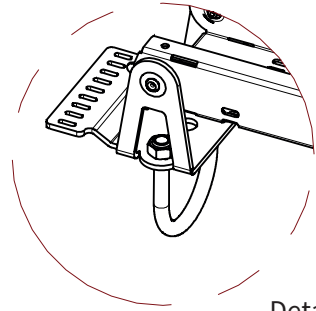

ADMIRAL
STAGING

Drawings:
Snake cable guide base 3 mtr - H 10 mtr
RIKGSN310

Product: Snake cable guide base 3 mtr - H 10 mtr

Code: RIKGSN310

ADMIRAL
STAGING

Detail C

Product: Snake cable guide base 3 mtr - H 10 mtr

Code: RIKGSN310

ADMIRAL
STAGING

Product: Snake cable guide base 3 mtr - H 10 mtr

Code: RIKGSN310

Detail A

Detail B

Product: Snake cable guide base 3 mtr - H 10 mtr

Code: RIKGSN310

Detail A

Detail B

Assembly set for single tube is included in the RIKGSN310

Product: Snake assembly set for single tube 50mm

Code: RIKGSN120

Detail A

Detail B

Snake extension set for 30 truss