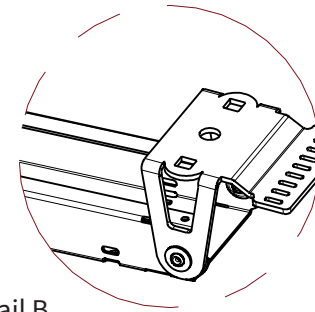

ADMIRAL
STAGING

Drawings:
Snake cable guide base 3 mtr - H 10 mtr
RIKGSN310

Product: Snake cable guide base 3 mtr - H 10 mtr

Code: RIKGSN310

ADMIRAL
STAGING

Detail C

Product: Snake cable guide base 3 mtr - H 10 mtr

Code: RIKGSN310

ADMIRAL
STAGING

Product: Snake cable guide base 3 mtr - H 10 mtr

Code: RIKGSN310

Detail A

Detail B

Product: Snake cable guide base 3 mtr - H 10 mtr

Code: RIKGSN310

Detail A

Detail B

Assembly set for single tube is included in the RIKGSN310

Product: Snake assembly set for single tube 50mm

Code: RIKGSN120

Detail A

Detail B

Snake extension set for 30 truss