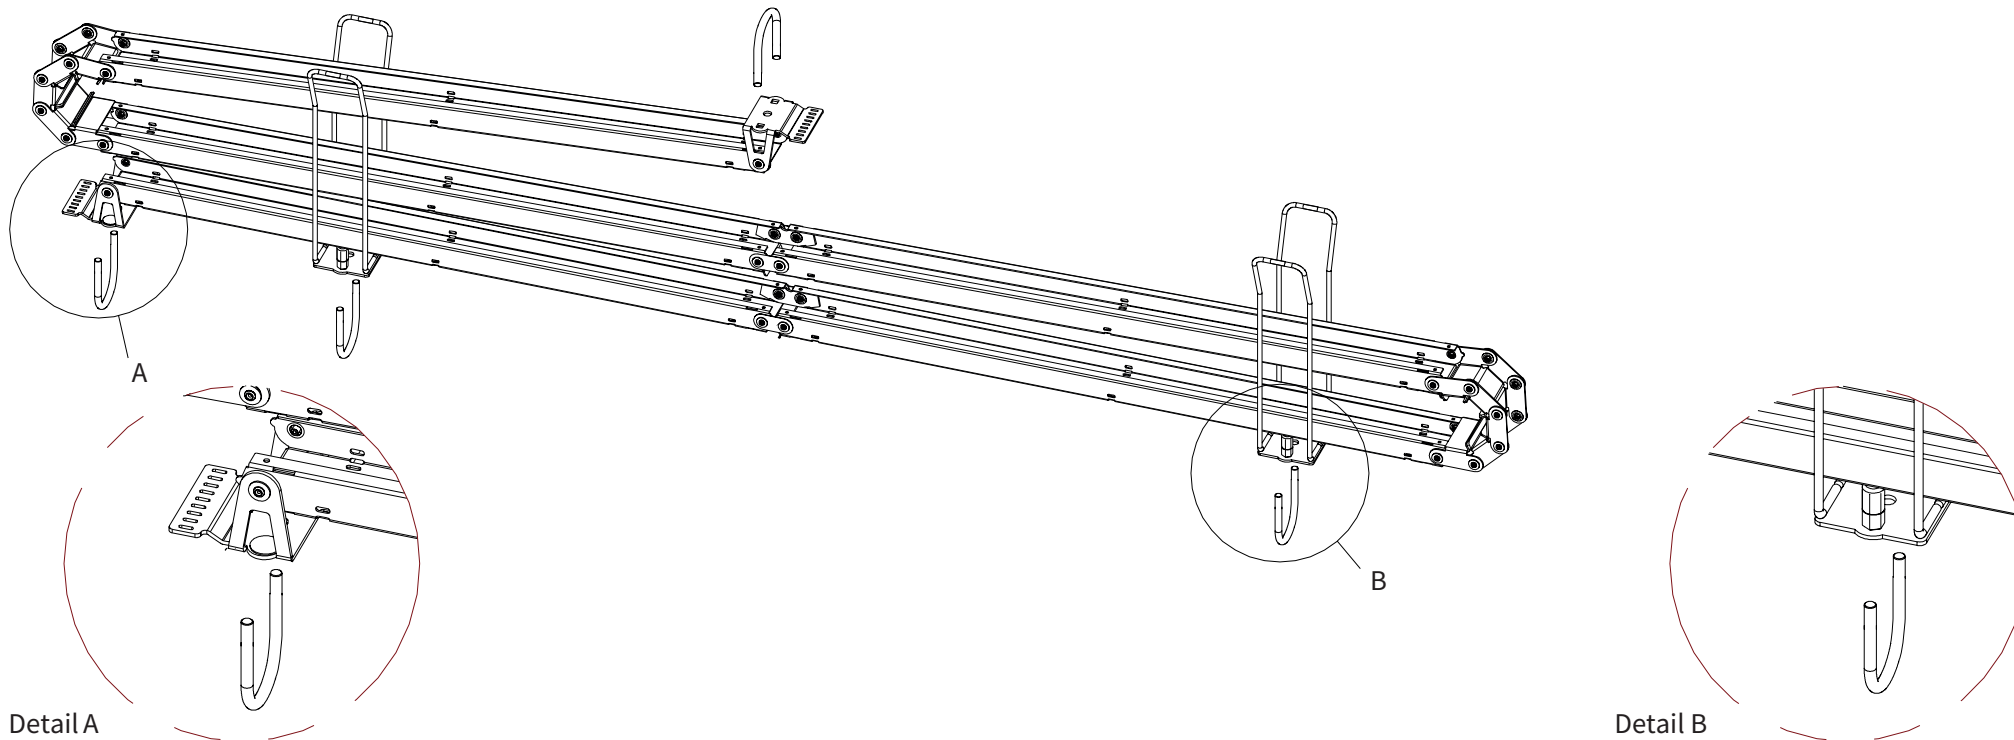

ADMIRAL
STAGING

Drawings:
Snake cable guide base 3 mtr - H 10 mtr
RIKGSN310

Product: Snake cable guide base 3 mtr - H 10 mtr

Code: RIKGSN310

ADMIRAL
STAGING

Detail C

Product: Snake cable guide base 3 mtr - H 10 mtr

Code: RIKGSN310

ADMIRAL
STAGING

Product: Snake cable guide base 3 mtr - H 10 mtr

Code: RIKGSN310

Detail A

Detail B

Product: Snake cable guide base 3 mtr - H 10 mtr

Code: RIKGSN310

Detail A

Detail B

Assembly set for single tube is included in the RIKGSN310

Product: Snake assembly set for single tube 50mm

Code: RIKGSN120

Detail A

Detail B

Snake extension set for 30 truss

Snake extension set for 40 truss

Product: Snake extension set for 30 / 40 truss

Code: RIKGSN121 / RIKGSN122