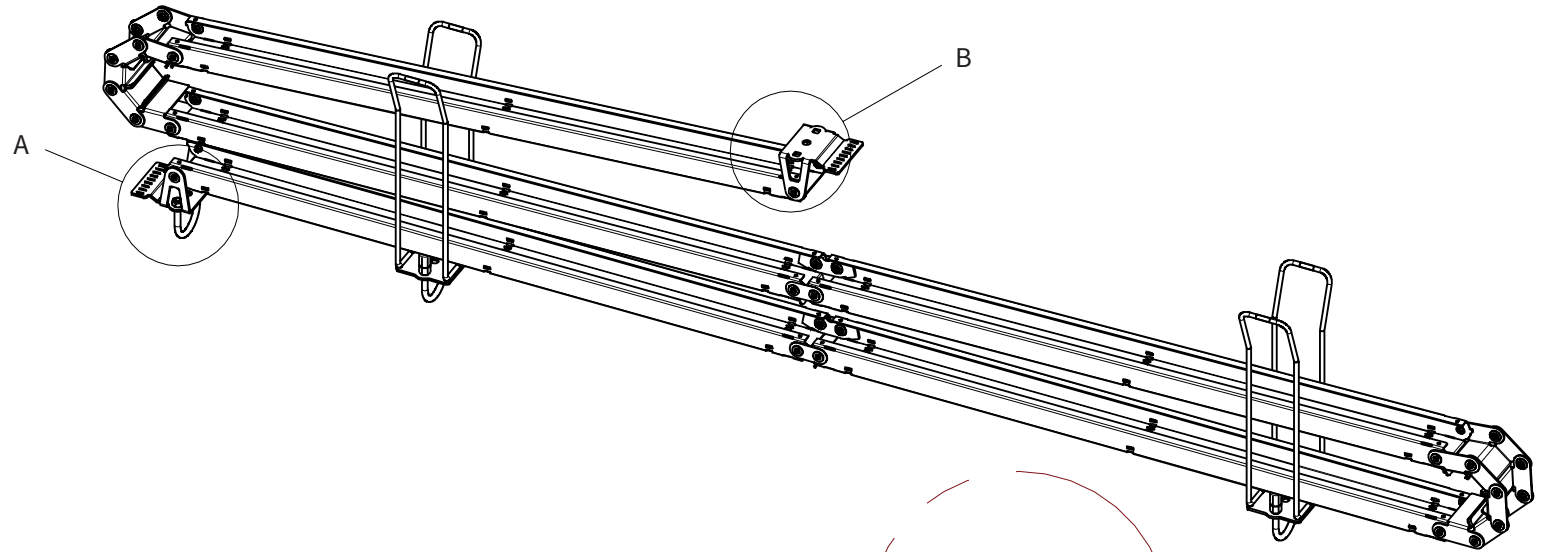

ADMIRAL
STAGING

Drawings:
Snake cable guide base 3 mtr - H 10 mtr
RIKGSN310

Product: Snake cable guide base 3 mtr - H 10 mtr

Code: RIKGSN310

ADMIRAL
STAGING

Detail C

Product: Snake cable guide base 3 mtr - H 10 mtr

Code: RIKGSN310

ADMIRAL
STAGING

Product: Snake cable guide base 3 mtr - H 10 mtr

Code: RIKGSN310

Detail A

Detail B

Product: Snake cable guide base 3 mtr - H 10 mtr

Code: RIKGSN310

Detail A

Detail B

Assembly set for single tube is included in the RIKGSN310

Product: Snake assembly set for single tube 50mm

Code: RIKGSN120

Detail A

Detail B

Snake extension set for 30 truss

Snake extension set for 40 truss

Product: Snake extension set for 30 / 40 truss

Code: RIKGSN121 / RIKGSN122