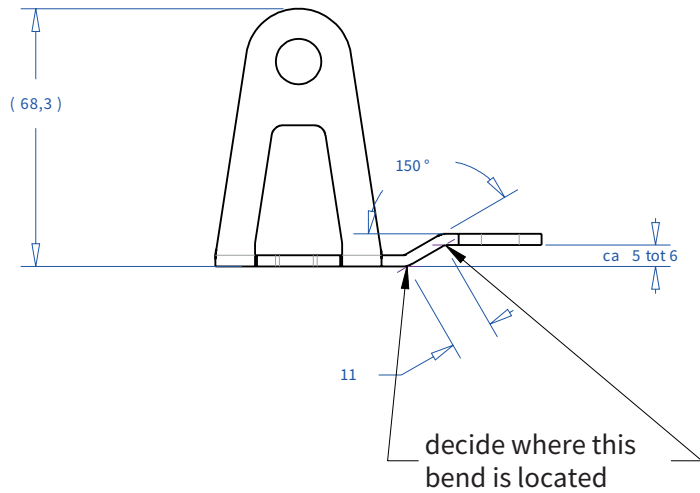

ADMIRAL
STAGING

Drawings:
Snake cable guide base 3 mtr - H 10 mtr
RIKGSN310

Product: Snake cable guide base 3 mtr - H 10 mtr

Code: RIKGSN310

ADMIRAL
STAGING

Detail C

Product: Snake cable guide base 3 mtr - H 10 mtr

Code: RIKGSN310

ADMIRAL
STAGING

Product: Snake cable guide base 3 mtr - H 10 mtr

Code: RIKGSN310

Detail A

Detail B

Product: Snake cable guide base 3 mtr - H 10 mtr

Code: RIKGSN310

Detail A

Detail B

Assembly set for single tube is included in the RIKGSN310

Product: Snake assembly set for single tube 50mm

Code: RIKGSN120

Detail A

Detail B

Snake extension set for 30 truss