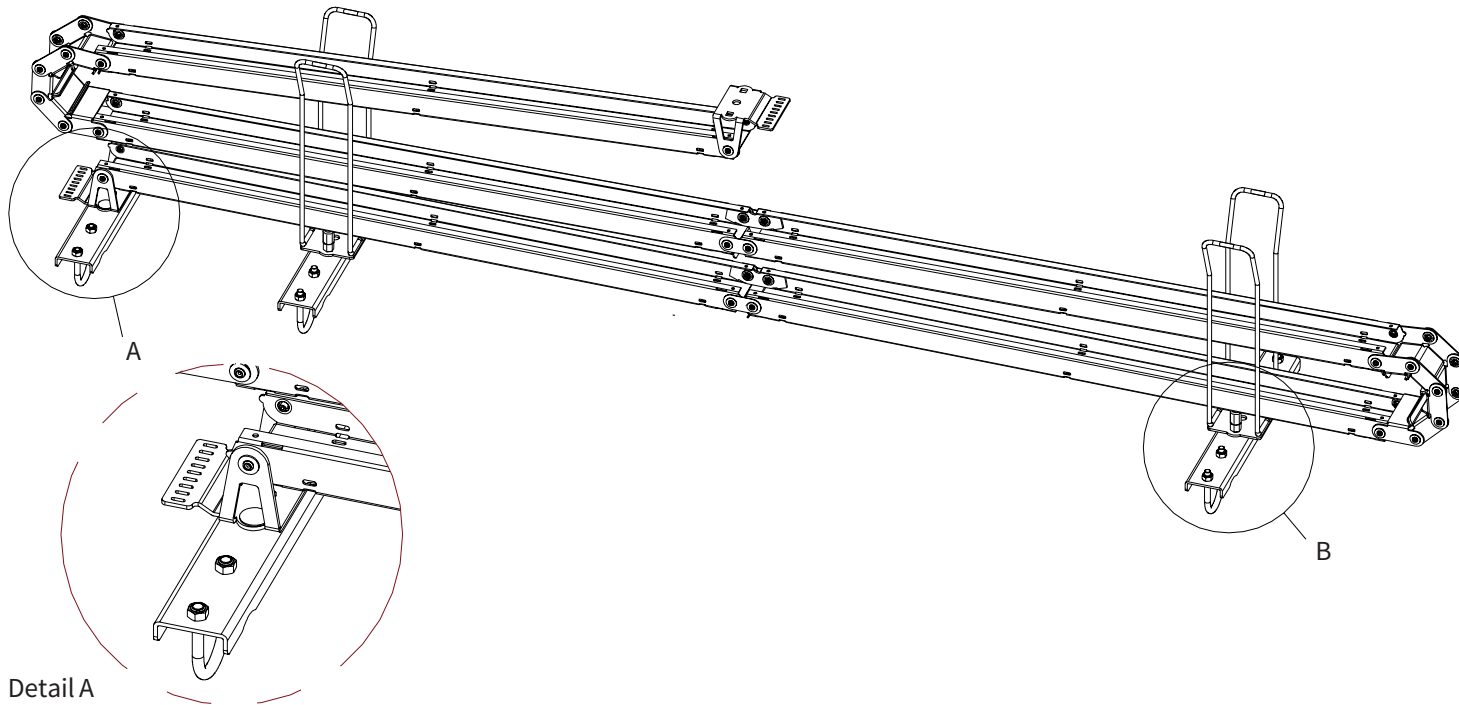

ADMIRAL
STAGING

Drawings:
Snake cable guide base 3 mtr - H 10 mtr
RIKGSN310

Product: Snake cable guide base 3 mtr - H 10 mtr

Code: RIKGSN310

ADMIRAL
STAGING

Detail C

Product: Snake cable guide base 3 mtr - H 10 mtr

Code: RIKGSN310

ADMIRAL
STAGING

Product: Snake cable guide base 3 mtr - H 10 mtr

Code: RIKGSN310

Detail A

Detail B

Product: Snake cable guide base 3 mtr - H 10 mtr

Code: RIKGSN310

Detail A

Detail B

Assembly set for single tube is included in the RIKGSN310

Product: Snake assembly set for single tube 50mm

Code: RIKGSN120

Detail A

Detail B

Snake extension set for 30 truss

Snake extension set for 40 truss

Product: Snake extension set for 30 / 40 truss

Code: RIKGSN121 / RIKGSN122