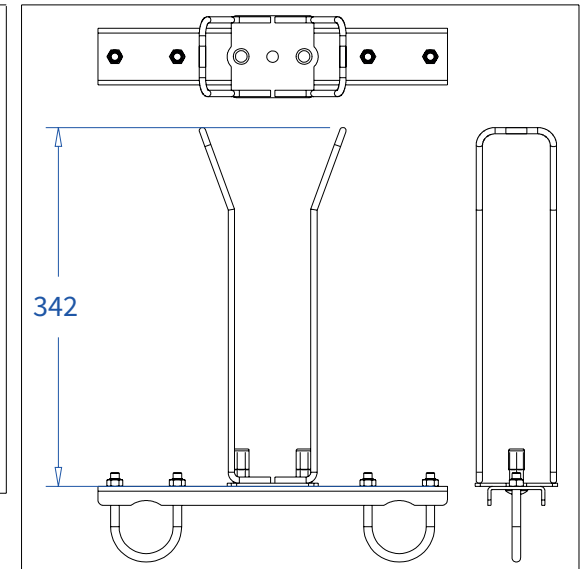

ADMIRAL
STAGING

Drawings:
Snake cable guide base 3 mtr - H 10 mtr
RIKGSN310

Product: Snake cable guide base 3 mtr - H 10 mtr

Code: RIKGSN310

ADMIRAL
STAGING

Detail C

Product: Snake cable guide base 3 mtr - H 10 mtr

Code: RIKGSN310

ADMIRAL
STAGING

Product: Snake cable guide base 3 mtr - H 10 mtr

Code: RIKGSN310

Detail A

Detail B

Product: Snake cable guide base 3 mtr - H 10 mtr

Code: RIKGSN310

Detail A

Detail B

Assembly set for single tube is included in the RIKGSN310

Product: Snake assembly set for single tube 50mm

Code: RIKGSN120

Detail A

Detail B

Snake extension set for 30 truss

Snake extension set for 40 truss

Product: Snake extension set for 30 / 40 truss

Code: RIKGSN121 / RIKGSN122