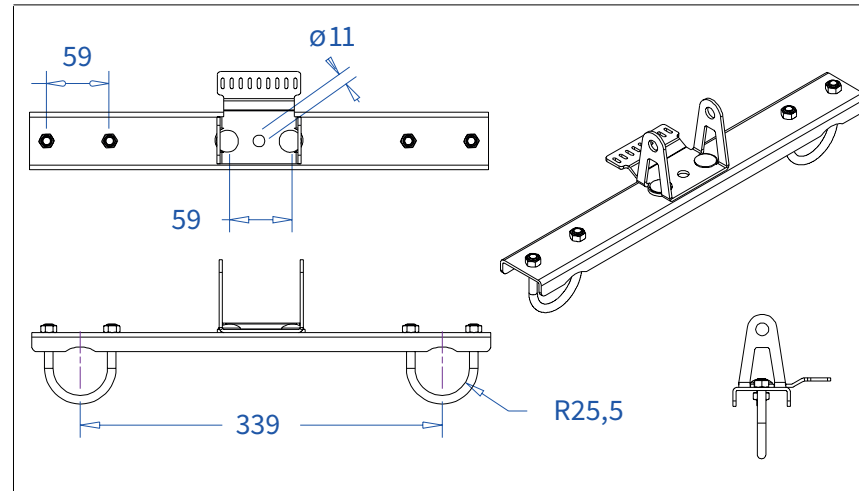

ADMIRAL
STAGING

Drawings:
Snake cable guide base 3 mtr - H 10 mtr
RIKGSN310

Product: Snake cable guide base 3 mtr - H 10 mtr

Code: RIKGSN310

ADMIRAL
STAGING

Detail C

Product: Snake cable guide base 3 mtr - H 10 mtr

Code: RIKGSN310

ADMIRAL
STAGING

Product: Snake cable guide base 3 mtr - H 10 mtr

Code: RIKGSN310

Detail A

Detail B

Product: Snake cable guide base 3 mtr - H 10 mtr

Code: RIKGSN310

Detail A

Detail B

Assembly set for single tube is included in the RIKGSN310

Product: Snake assembly set for single tube 50mm

Code: RIKGSN120

Detail A

Detail B

Snake extension set for 30 truss

Snake extension set for 40 truss

Product: Snake extension set for 30 / 40 truss

Code: RIKGSN121 / RIKGSN122