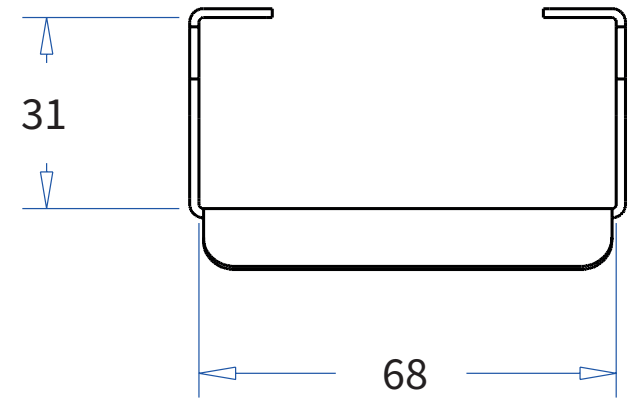

ADMIRAL
STAGING

Drawings:
Snake cable guide base 3 mtr - H 10 mtr
RIKGSN310

Product: Snake cable guide base 3 mtr - H 10 mtr

Code: RIKGSN310

ADMIRAL
STAGING

Detail C

Product: Snake cable guide base 3 mtr - H 10 mtr

Code: RIKGSN310

ADMIRAL
STAGING

Product: Snake cable guide base 3 mtr - H 10 mtr

Code: RIKGSN310

Detail A

Detail B

Product: Snake cable guide base 3 mtr - H 10 mtr

Code: RIKGSN310

Detail A

Detail B

Assembly set for single tube is included in the RIKGSN310

Product: Snake assembly set for single tube 50mm

Code: RIKGSN120

Detail A

Detail B

Snake extension set for 30 truss