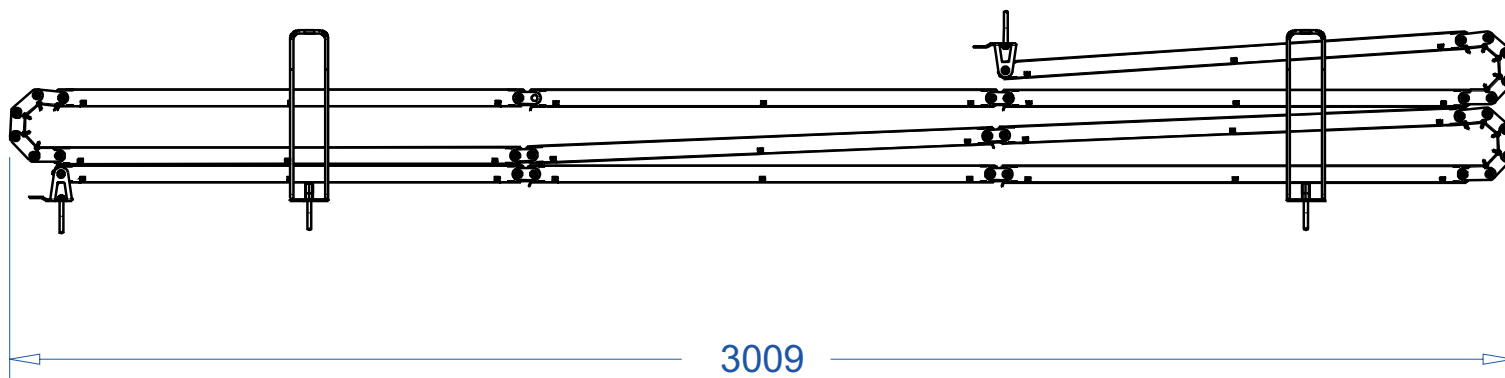

ADMIRAL
STAGING

Drawings:
Snake cable guide base 3 mtr - H 10 mtr
RIKGSN310

Product: Snake cable guide base 3 mtr - H 10 mtr

Code: RIKGSN310

ADMIRAL
STAGING

Detail C

Product: Snake cable guide base 3 mtr - H 10 mtr

Code: RIKGSN310

ADMIRAL
STAGING

Product: Snake cable guide base 3 mtr - H 10 mtr

Code: RIKGSN310

Detail A

Detail B

Product: Snake cable guide base 3 mtr - H 10 mtr

Code: RIKGSN310

Detail A

Detail B

Assembly set for single tube is included in the RIKGSN310

Product: Snake assembly set for single tube 50mm

Code: RIKGSN120

Detail A

Detail B

Snake extension set for 30 truss

Snake extension set for 40 truss

Product: Snake extension set for 30 / 40 truss

Code: RIKGSN121 / RIKGSN122