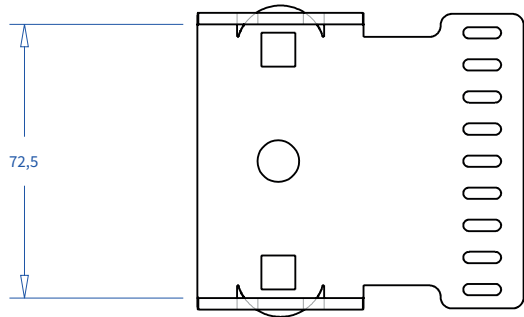

ADMIRAL
STAGING

Drawings:
Snake cable guide base 3 mtr - H 10 mtr
RIKGSN310

Product: Snake cable guide base 3 mtr - H 10 mtr

Code: RIKGSN310

ADMIRAL
STAGING

Detail C

Product: Snake cable guide base 3 mtr - H 10 mtr

Code: RIKGSN310

ADMIRAL
STAGING

Product: Snake cable guide base 3 mtr - H 10 mtr

Code: RIKGSN310

Detail A

Detail B

Product: Snake cable guide base 3 mtr - H 10 mtr

Code: RIKGSN310

Detail A

Detail B

Assembly set for single tube is included in the RIKGSN310

Product: Snake assembly set for single tube 50mm

Code: RIKGSN120

Detail A

Detail B

Snake extension set for 30 truss