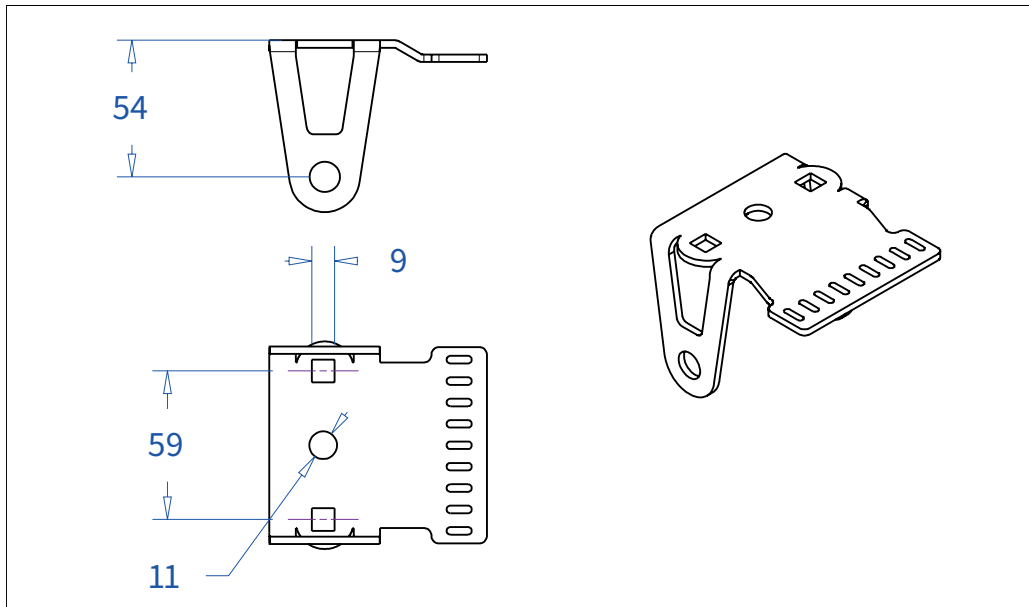

ADMIRAL
STAGING

Drawings:
Snake cable guide base 3 mtr - H 10 mtr
RIKGSN310

Product: Snake cable guide base 3 mtr - H 10 mtr

Code: RIKGSN310

ADMIRAL
STAGING

Detail C

Product: Snake cable guide base 3 mtr - H 10 mtr

Code: RIKGSN310

ADMIRAL
STAGING

Product: Snake cable guide base 3 mtr - H 10 mtr

Code: RIKGSN310

Detail A

Detail B

Product: Snake cable guide base 3 mtr - H 10 mtr

Code: RIKGSN310

Detail A

Detail B

Assembly set for single tube is included in the RIKGSN310

Product: Snake assembly set for single tube 50mm

Code: RIKGSN120

Detail A

Detail B

Snake extension set for 30 truss

Snake extension set for 40 truss

Product: Snake extension set for 30 / 40 truss

Code: RIKGSN121 / RIKGSN122