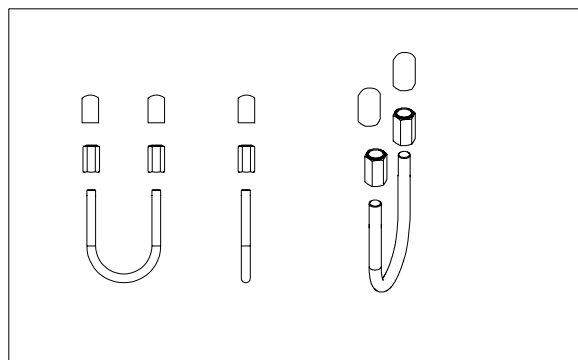

ADMIRAL
STAGING

Drawings:
Snake cable guide base 3 mtr - H 10 mtr
RIKGSN310

Product: Snake cable guide base 3 mtr - H 10 mtr

Code: RIKGSN310

ADMIRAL
STAGING

Detail C

Product: Snake cable guide base 3 mtr - H 10 mtr

Code: RIKGSN310

ADMIRAL
STAGING

Product: Snake cable guide base 3 mtr - H 10 mtr

Code: RIKGSN310

Detail A

Detail B

Product: Snake cable guide base 3 mtr - H 10 mtr

Code: RIKGSN310

Detail A

Detail B

Assembly set for single tube is included in the RIKGSN310

Product: Snake assembly set for single tube 50mm

Code: RIKGSN120

Detail A

Detail B

Snake extension set for 30 truss

Snake extension set for 40 truss

Product: Snake extension set for 30 / 40 truss

Code: RIKGSN121 / RIKGSN122