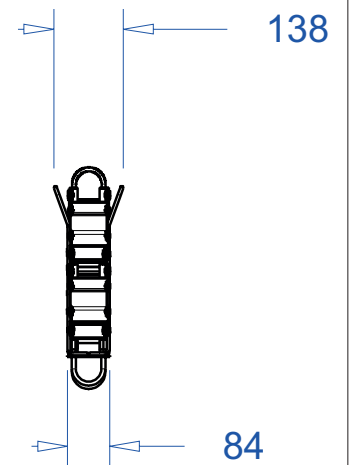

ADMIRAL
STAGING

Drawings:
Snake cable guide base 3 mtr - H 10 mtr
RIKGSN310

Product: Snake cable guide base 3 mtr - H 10 mtr

Code: RIKGSN310

ADMIRAL
STAGING

Detail C

Product: Snake cable guide base 3 mtr - H 10 mtr

Code: RIKGSN310

ADMIRAL
STAGING

Product: Snake cable guide base 3 mtr - H 10 mtr

Code: RIKGSN310

Detail A

Detail B

Product: Snake cable guide base 3 mtr - H 10 mtr

Code: RIKGSN310

Detail A

Detail B

Assembly set for single tube is included in the RIKGSN310

Product: Snake assembly set for single tube 50mm

Code: RIKGSN120

Detail A

Detail B

Snake extension set for 30 truss

Snake extension set for 40 truss

Product: Snake extension set for 30 / 40 truss

Code: RIKGSN121 / RIKGSN122