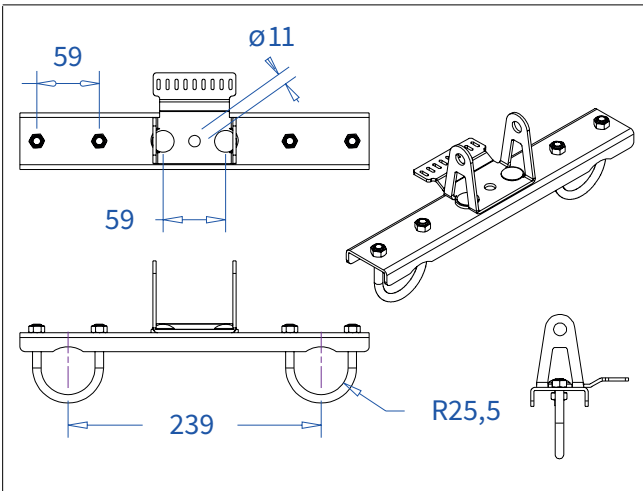

ADMIRAL
STAGING

Drawings:
Snake cable guide base 3 mtr - H 10 mtr
RIKGSN310

Product: Snake cable guide base 3 mtr - H 10 mtr

Code: RIKGSN310

ADMIRAL
STAGING

Detail C

Product: Snake cable guide base 3 mtr - H 10 mtr

Code: RIKGSN310

ADMIRAL
STAGING

Product: Snake cable guide base 3 mtr - H 10 mtr

Code: RIKGSN310

Detail A

Detail B

Product: Snake cable guide base 3 mtr - H 10 mtr

Code: RIKGSN310

Detail A

Detail B

Assembly set for single tube is included in the RIKGSN310

Product: Snake assembly set for single tube 50mm

Code: RIKGSN120

Detail A

Detail B

Snake extension set for 30 truss

Snake extension set for 40 truss

Product: Snake extension set for 30 / 40 truss

Code: RIKGSN121 / RIKGSN122