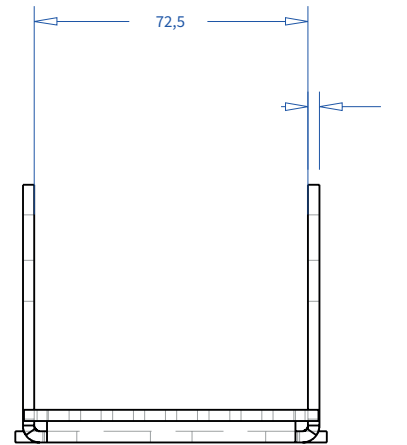

ADMIRAL
STAGING

Drawings:
Snake cable guide base 3 mtr - H 10 mtr
RIKGSN310

Product: Snake cable guide base 3 mtr - H 10 mtr

Code: RIKGSN310

ADMIRAL
STAGING

Detail C

Product: Snake cable guide base 3 mtr - H 10 mtr

Code: RIKGSN310

ADMIRAL
STAGING

Product: Snake cable guide base 3 mtr - H 10 mtr

Code: RIKGSN310

Detail A

Detail B

Product: Snake cable guide base 3 mtr - H 10 mtr

Code: RIKGSN310

Detail A

Detail B

Assembly set for single tube is included in the RIKGSN310

Product: Snake assembly set for single tube 50mm

Code: RIKGSN120

Detail A

Detail B

Snake extension set for 30 truss