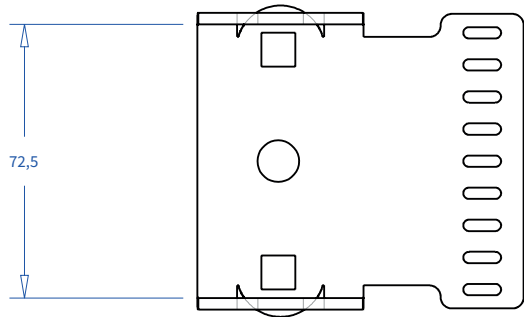

ADMIRAL
STAGING

Drawings:
Snake cable guide base 3 mtr - H 11 mtr
RIKGSN311

2999

138

84

Product: Snake cable guide base 3 mtr - H 11 mtr

Code: RIKGSN311

ADMIRAL
STAGING

Detail C

Product: Snake cable guide base 3 mtr - H 11 mtr

Code: RIKGSN311

ADMIRAL
STAGING

Product: Snake cable guide base 3 mtr - H 11 mtr

Code: RIKGSN311

Detail A

Detail B

Product: Snake cable guide base 3 mtr - H 11 mtr

Code: RIKGSN311

Detail A

Detail B

Assembly set for single tube is included in the RIKGSN311

Product: Snake assembly set for single tube 50mm

Code: RIKGSN120

Detail A