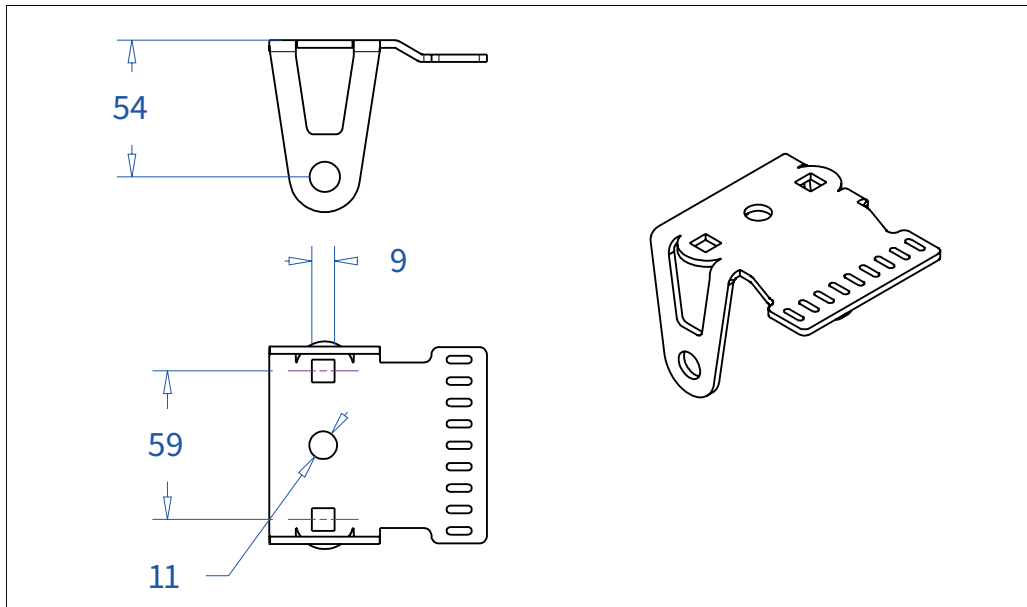

ADMIRAL
STAGING

Drawings:
Snake cable guide base 3 mtr - H 11 mtr
RIKGSN311

2999

138

84

Product: Snake cable guide base 3 mtr - H 11 mtr

Code: RIKGSN311

ADMIRAL
STAGING

Detail C

Product: Snake cable guide base 3 mtr - H 11 mtr

Code: RIKGSN311

ADMIRAL
STAGING

Product: Snake cable guide base 3 mtr - H 11 mtr

Code: RIKGSN311

Detail A

Detail B

Product: Snake cable guide base 3 mtr - H 11 mtr

Code: RIKGSN311

Detail A

Detail B

Assembly set for single tube is included in the RIKGSN311

Product: Snake assembly set for single tube 50mm

Code: RIKGSN120

Detail A

Detail B

Snake extension set for 30 truss

Snake extension set for 40 truss

Product: Snake extension set for 30 / 40 truss

Code: RIKGSN121 / RIKGSN122