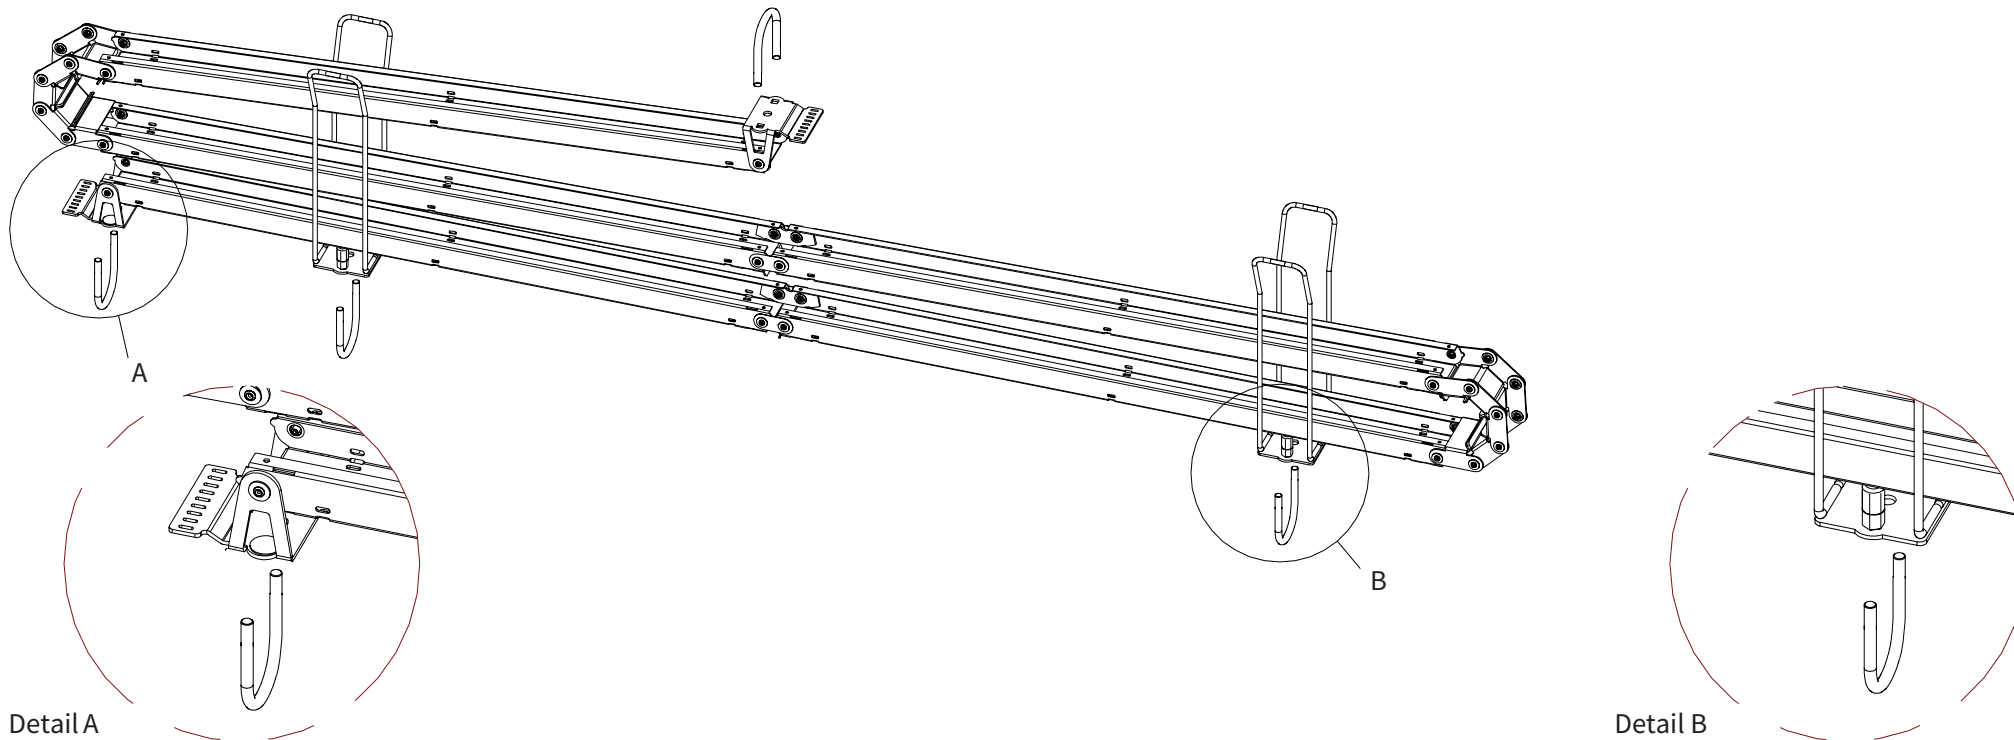

ADMIRAL
STAGING

Drawings:
Snake cable guide base 3 mtr - H 11 mtr
RIKGSN311

2999

138

84

Product: Snake cable guide base 3 mtr - H 11 mtr

Code: RIKGSN311

ADMIRAL
STAGING

Detail C

Product: Snake cable guide base 3 mtr - H 11 mtr

Code: RIKGSN311

ADMIRAL
STAGING

Product: Snake cable guide base 3 mtr - H 11 mtr

Code: RIKGSN311

Detail A

Detail B

Product: Snake cable guide base 3 mtr - H 11 mtr

Code: RIKGSN311

Detail A

Detail B

Assembly set for single tube is included in the RIKGSN311

Product: Snake assembly set for single tube 50mm

Code: RIKGSN120

Detail A

Detail B

Snake extension set for 30 truss

Snake extension set for 40 truss

Product: Snake extension set for 30 / 40 truss

Code: RIKGSN121 / RIKGSN122