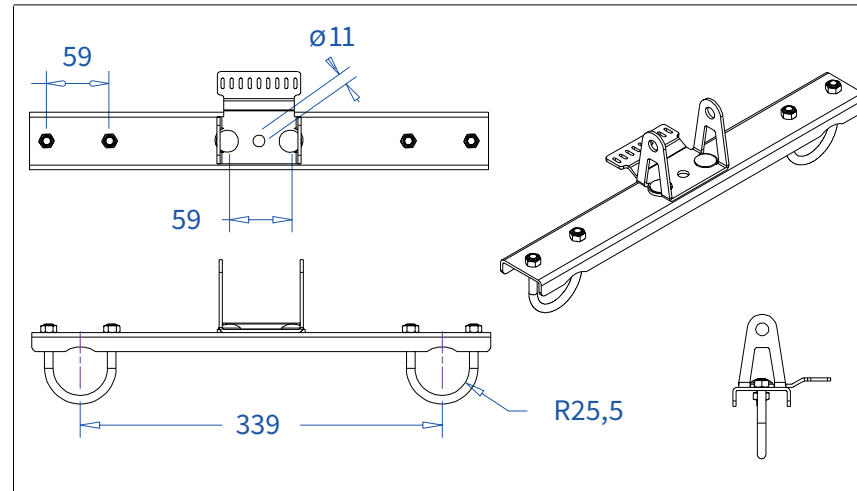

Detail C

Product: Snake cable guide base 3 mtr - H 11 mtr

Code: RIKGSN311

ADMIRAL
STAGING

Product: Snake cable guide base 3 mtr - H 11 mtr

Code: RIKGSN311

Detail A

Detail B

Product: Snake cable guide base 3 mtr - H 11 mtr

Code: RIKGSN311

Detail A

Detail B

Assembly set for single tube is included in the RIKGSN311

Product: Snake assembly set for single tube 50mm

Code: RIKGSN120

Detail A

Detail B

Snake extension set for 30 truss

Snake extension set for 40 truss

Product: Snake extension set for 30 / 40 truss

Code: RIKGSN121 / RIKGSN122