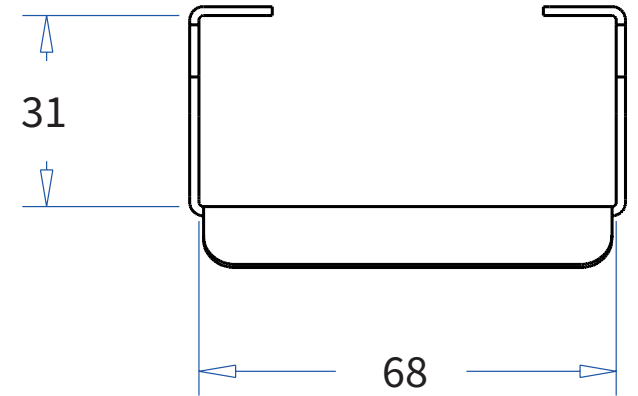

ADMIRAL
STAGING

Drawings:
Snake cable guide base 3 mtr - H 11 mtr
RIKGSN311

2999

138

84

Product: Snake cable guide base 3 mtr - H 11 mtr

Code: RIKGSN311

ADMIRAL
STAGING

Detail C

Product: Snake cable guide base 3 mtr - H 11 mtr

Code: RIKGSN311

ADMIRAL
STAGING

Product: Snake cable guide base 3 mtr - H 11 mtr

Code: RIKGSN311

Detail A

Detail B

Product: Snake cable guide base 3 mtr - H 11 mtr

Code: RIKGSN311

Detail A

Detail B

Assembly set for single tube is included in the RIKGSN311

Product: Snake assembly set for single tube 50mm

Code: RIKGSN120

Detail A