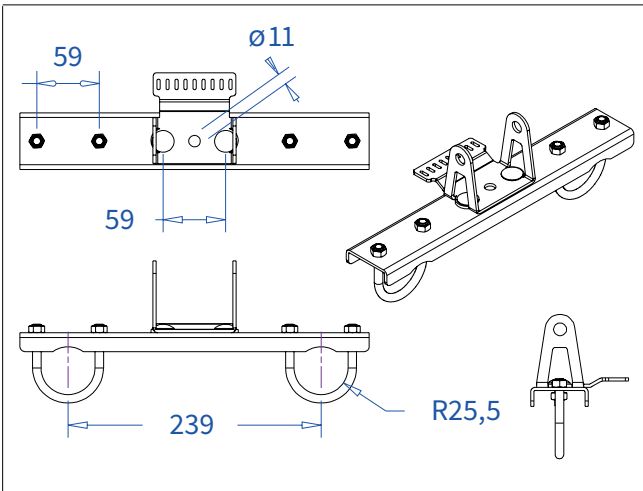

Detail C

Product: Snake cable guide base 3 mtr - H 11 mtr

Code: RIKGSN311

ADMIRAL
STAGING

Product: Snake cable guide base 3 mtr - H 11 mtr

Code: RIKGSN311

Detail A

Detail B

Product: Snake cable guide base 3 mtr - H 11 mtr

Code: RIKGSN311

Detail A

Detail B

Assembly set for single tube is included in the RIKGSN311

Product: Snake assembly set for single tube 50mm

Code: RIKGSN120

Detail A

Detail B

Snake extension set for 30 truss

Snake extension set for 40 truss

Product: Snake extension set for 30 / 40 truss

Code: RIKGSN121 / RIKGSN122