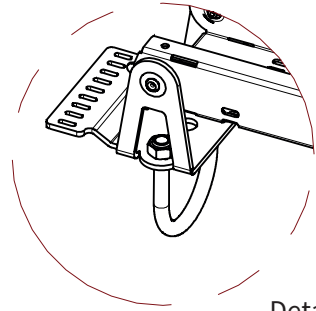

ADMIRAL
STAGING

Drawings:
Snake cable guide base 3 mtr - H 11 mtr
RIKGSN311

2999

138

84

Product: Snake cable guide base 3 mtr - H 11 mtr

Code: RIKGSN311

ADMIRAL
STAGING

Detail C

Product: Snake cable guide base 3 mtr - H 11 mtr

Code: RIKGSN311

ADMIRAL
STAGING

Product: Snake cable guide base 3 mtr - H 11 mtr

Code: RIKGSN311

Detail A

Detail B

Product: Snake cable guide base 3 mtr - H 11 mtr

Code: RIKGSN311

Detail A

Detail B

Assembly set for single tube is included in the RIKGSN311

Product: Snake assembly set for single tube 50mm

Code: RIKGSN120

Detail A