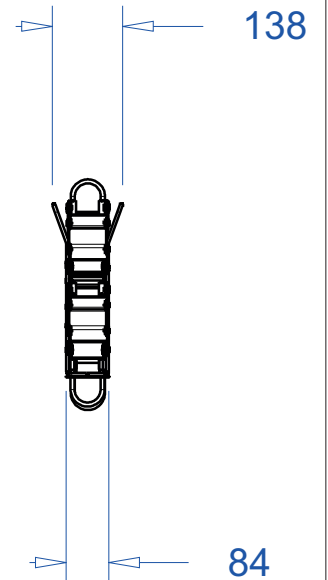

ADMIRAL
STAGING

Drawings:
Snake cable guide base 3 mtr - H 11 mtr
RIKGSN311

2999

138

84

Product: Snake cable guide base 3 mtr - H 11 mtr

Code: RIKGSN311

ADMIRAL
STAGING

Detail C

Product: Snake cable guide base 3 mtr - H 11 mtr

Code: RIKGSN311

ADMIRAL
STAGING

Product: Snake cable guide base 3 mtr - H 11 mtr

Code: RIKGSN311

Detail A

Detail B

Product: Snake cable guide base 3 mtr - H 11 mtr

Code: RIKGSN311

Detail A

Detail B

Assembly set for single tube is included in the RIKGSN311

Product: Snake assembly set for single tube 50mm

Code: RIKGSN120

Detail A

Detail B

Snake extension set for 30 truss

Snake extension set for 40 truss

Product: Snake extension set for 30 / 40 truss

Code: RIKGSN121 / RIKGSN122