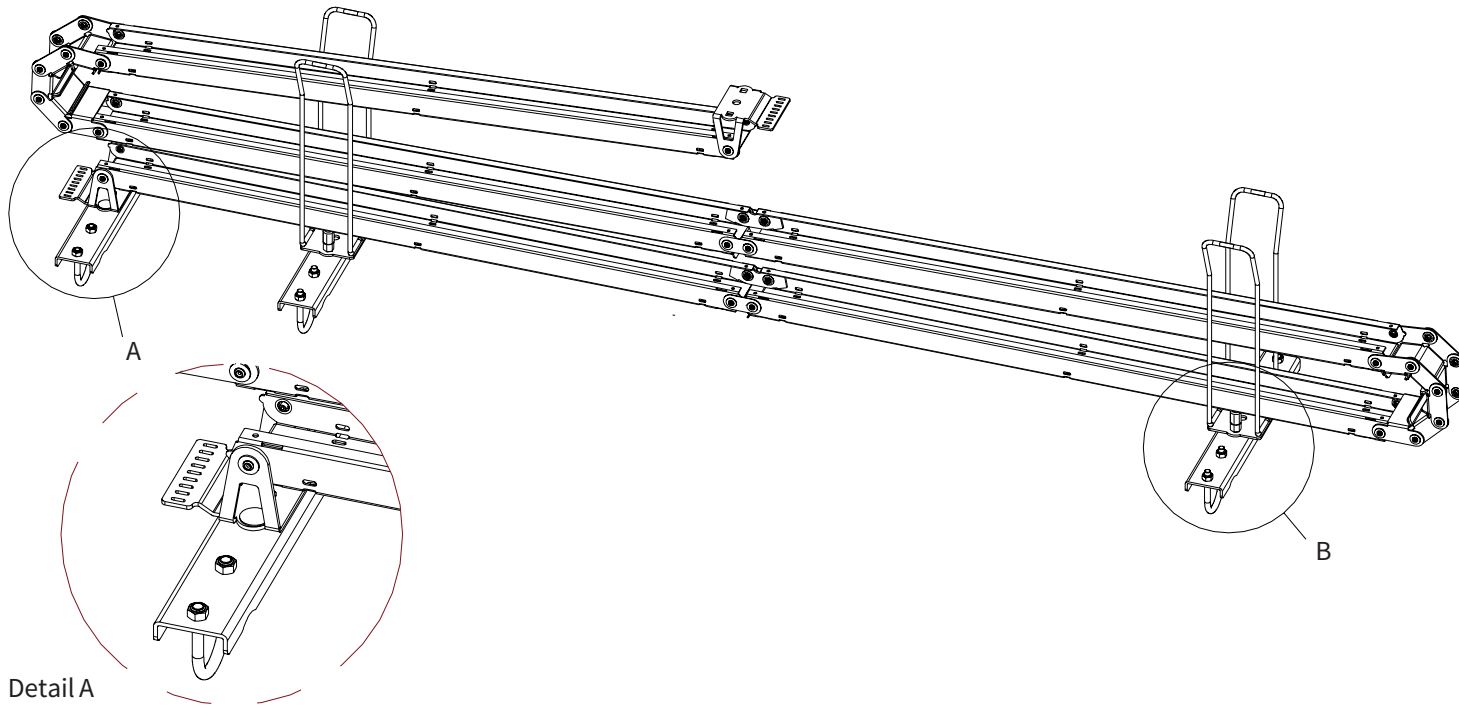

ADMIRAL
STAGING

Drawings:
Snake cable guide base 3 mtr - H 11 mtr
RIKGSN311

2999

138

84

Product: Snake cable guide base 3 mtr - H 11 mtr

Code: RIKGSN311

ADMIRAL
STAGING

Detail C

Product: Snake cable guide base 3 mtr - H 11 mtr

Code: RIKGSN311

ADMIRAL
STAGING

Product: Snake cable guide base 3 mtr - H 11 mtr

Code: RIKGSN311

Detail A

Detail B

Product: Snake cable guide base 3 mtr - H 11 mtr

Code: RIKGSN311

Detail A

Detail B

Assembly set for single tube is included in the RIKGSN311

Product: Snake assembly set for single tube 50mm

Code: RIKGSN120

Detail A

Detail B

Snake extension set for 30 truss

Snake extension set for 40 truss

Product: Snake extension set for 30 / 40 truss

Code: RIKGSN121 / RIKGSN122