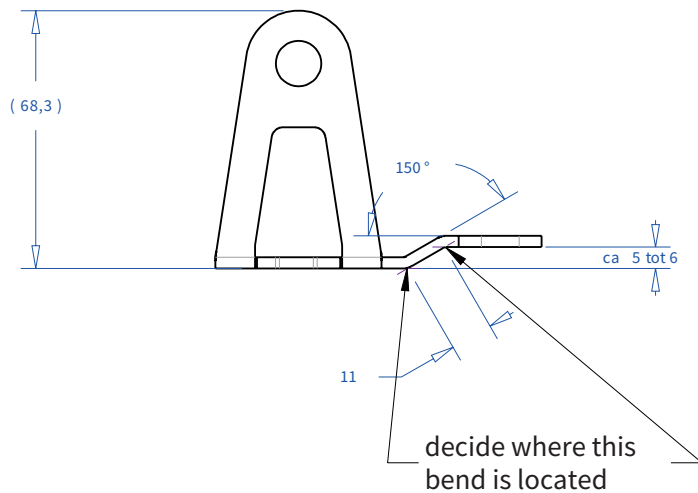

ADMIRAL
STAGING

Drawings:
Snake cable guide base 3 mtr - H 11 mtr
RIKGSN311

2999

138

84

Product: Snake cable guide base 3 mtr - H 11 mtr

Code: RIKGSN311

ADMIRAL
STAGING

Detail C

Product: Snake cable guide base 3 mtr - H 11 mtr

Code: RIKGSN311

ADMIRAL
STAGING

Product: Snake cable guide base 3 mtr - H 11 mtr

Code: RIKGSN311

Detail A

Detail B

Product: Snake cable guide base 3 mtr - H 11 mtr

Code: RIKGSN311

Detail A

Detail B

Assembly set for single tube is included in the RIKGSN311

Product: Snake assembly set for single tube 50mm

Code: RIKGSN120

Detail A