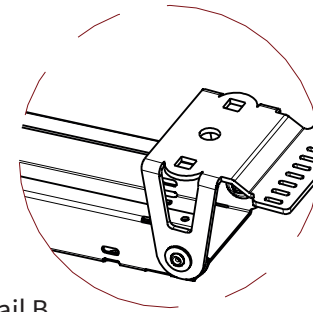

ADMIRAL
STAGING

Drawings:
Snake cable guide base 3 mtr - H 11 mtr
RIKGSN311

2999

138

84

Product: Snake cable guide base 3 mtr - H 11 mtr

Code: RIKGSN311

ADMIRAL
STAGING

Detail C

Product: Snake cable guide base 3 mtr - H 11 mtr

Code: RIKGSN311

ADMIRAL
STAGING

Product: Snake cable guide base 3 mtr - H 11 mtr

Code: RIKGSN311

Detail A

Detail B

Product: Snake cable guide base 3 mtr - H 11 mtr

Code: RIKGSN311

Detail A

Detail B

Assembly set for single tube is included in the RIKGSN311

Product: Snake assembly set for single tube 50mm

Code: RIKGSN120

Detail A