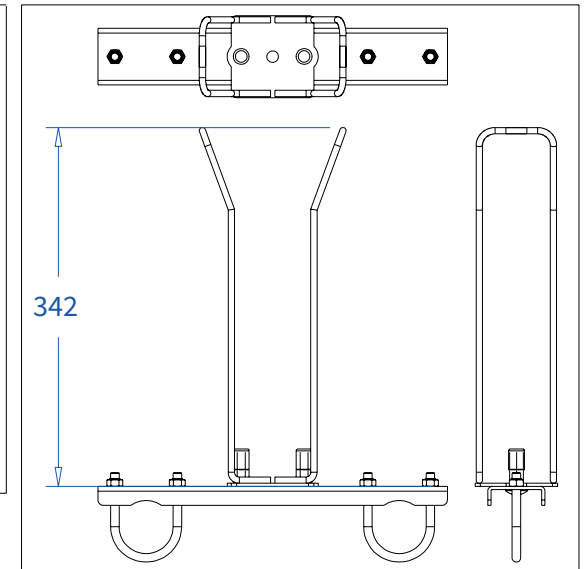

Detail C

Product: Snake cable guide base 3 mtr - H 11 mtr

Code: RIKGSN311

ADMIRAL
STAGING

Product: Snake cable guide base 3 mtr - H 11 mtr

Code: RIKGSN311

Detail A

Detail B

Product: Snake cable guide base 3 mtr - H 11 mtr

Code: RIKGSN311

Detail A

Detail B

Assembly set for single tube is included in the RIKGSN311

Product: Snake assembly set for single tube 50mm

Code: RIKGSN120

Detail A

Detail B

Snake extension set for 30 truss

Snake extension set for 40 truss

Product: Snake extension set for 30 / 40 truss

Code: RIKGSN121 / RIKGSN122