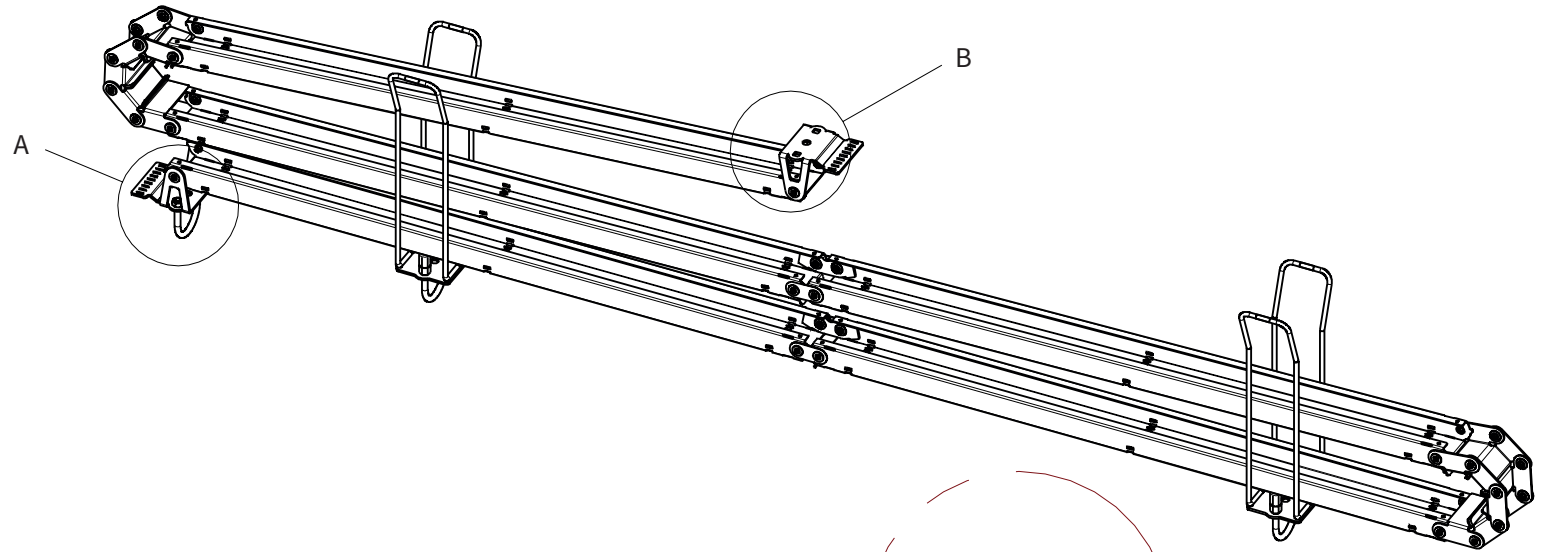

ADMIRAL
STAGING

Drawings:
Snake cable guide base 3 mtr - H 11 mtr
RIKGSN311

2999

138

84

Product: Snake cable guide base 3 mtr - H 11 mtr

Code: RIKGSN311

ADMIRAL
STAGING

Detail C

Product: Snake cable guide base 3 mtr - H 11 mtr

Code: RIKGSN311

ADMIRAL
STAGING

Product: Snake cable guide base 3 mtr - H 11 mtr

Code: RIKGSN311

Detail A

Detail B

Product: Snake cable guide base 3 mtr - H 11 mtr

Code: RIKGSN311

Detail A

Detail B

Assembly set for single tube is included in the RIKGSN311

Product: Snake assembly set for single tube 50mm

Code: RIKGSN120

Detail A

Detail B

Snake extension set for 30 truss

Snake extension set for 40 truss

Product: Snake extension set for 30 / 40 truss

Code: RIKGSN121 / RIKGSN122