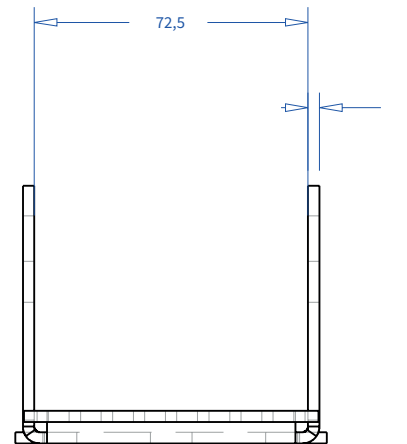

ADMIRAL
STAGING

Drawings:
Snake cable guide base 3 mtr - H 11 mtr
RIKGSN311

2999

138

84

Product: Snake cable guide base 3 mtr - H 11 mtr

Code: RIKGSN311

ADMIRAL
STAGING

Detail C

Product: Snake cable guide base 3 mtr - H 11 mtr

Code: RIKGSN311

ADMIRAL
STAGING

Product: Snake cable guide base 3 mtr - H 11 mtr

Code: RIKGSN311

Detail A

Detail B

Product: Snake cable guide base 3 mtr - H 11 mtr

Code: RIKGSN311

Detail A

Detail B

Assembly set for single tube is included in the RIKGSN311

Product: Snake assembly set for single tube 50mm

Code: RIKGSN120

Detail A